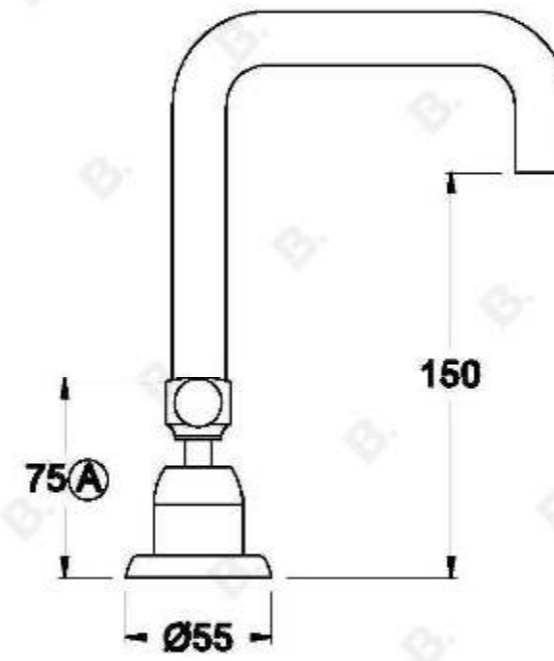

MANHATTAN BASIN SET

1.9100.80.3.XX

PRODUCT DIMENSIONS:

Front view:

Side view:

Top view: