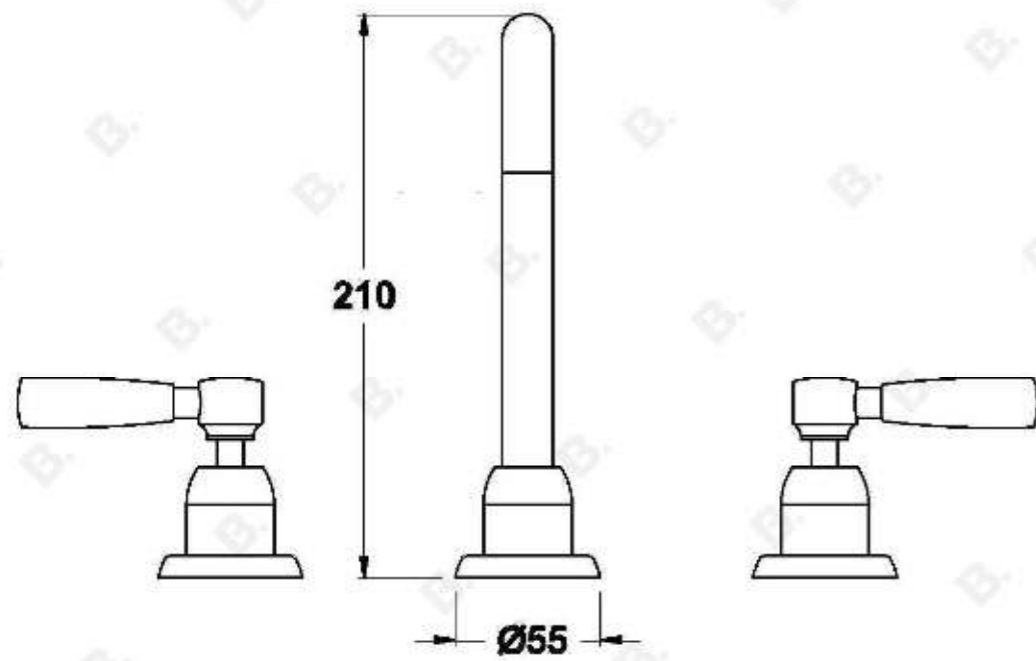

MANHATTAN BASIN SET

1.9100.80.3.XX

PRODUCT DIMENSIONS:

Front view:

Side view:

Top view: