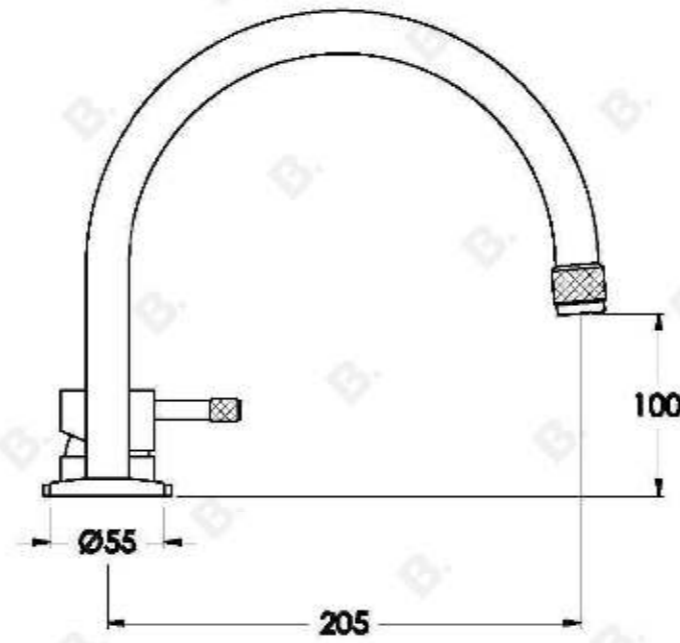

YOKATO BATH SET WITH KNURLED LEVER

1.9307.06.7.XX

PRODUCT DIMENSIONS:

Front view:

Side view:

Top view: