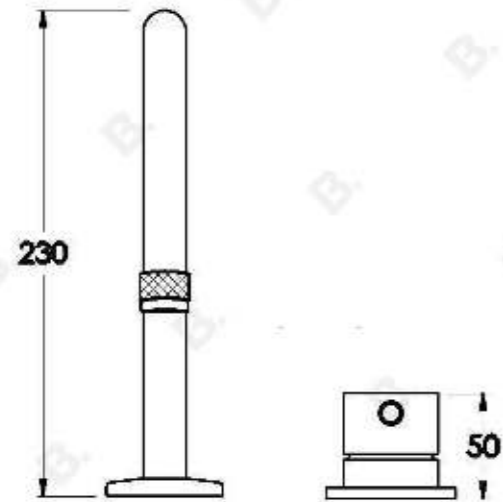

YOKATO BATH SET WITH KNURLED LEVER

1.9307.06.7.XX

PRODUCT DIMENSIONS:

Front view:

Side view:

Top view: