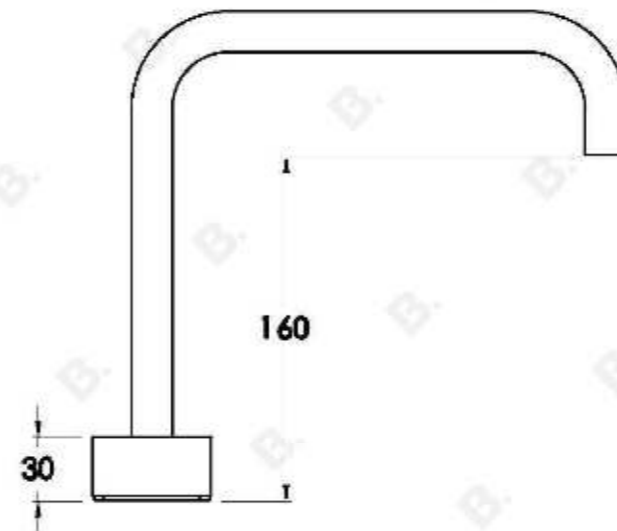

HALO KITCHEN SET WITH METAL HANDLES

1.9507.89.2.XX

PRODUCT DIMENSIONS:

Front view:

Side view:

Top view: