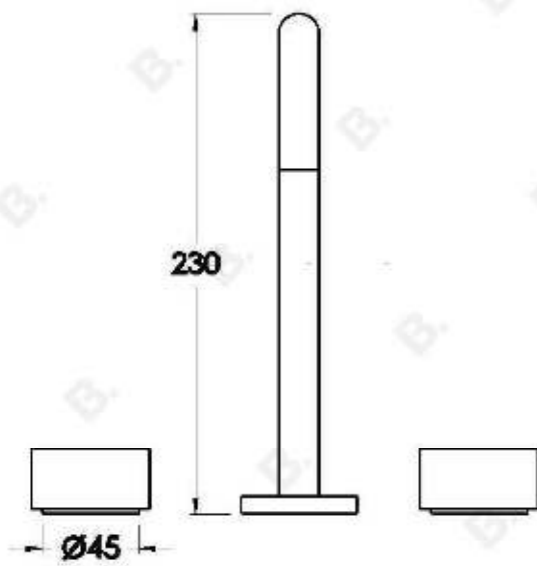

HALO KITCHEN SET WITH METAL HANDLES

1.9507.89.2.XX

PRODUCT DIMENSIONS:

Front view:

Side view:

Top view: