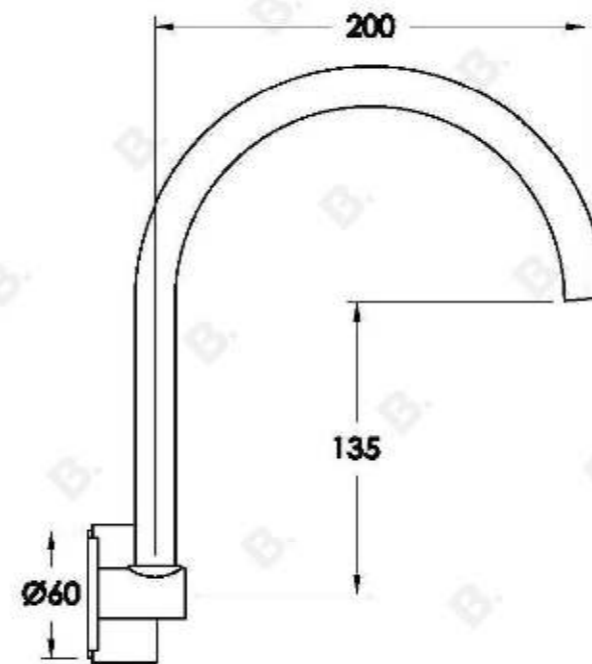

## HALO KITCHEN SET WITH METAL HANDLE

1.9528.94.0.XX

1.9528.84.0.XX: Flow controlled variant

### PRODUCT DIMENSIONS:

Front view:

Side view:

Top view: