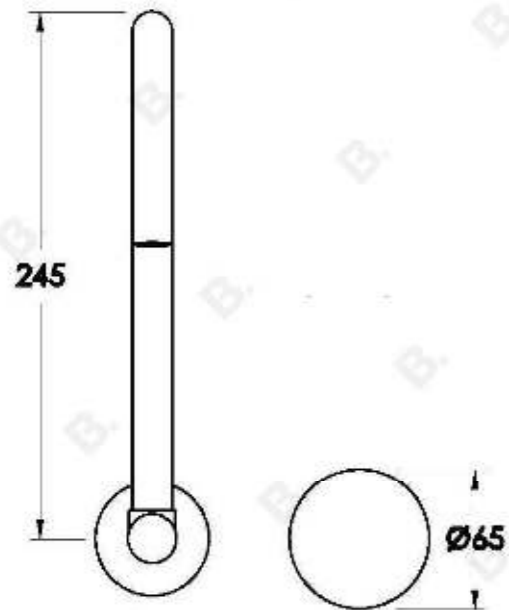

## HALO KITCHEN SET WITH METAL HANDLE

1.9528.94.0.XX

1.9528.84.0.XX: Flow controlled variant

### PRODUCT DIMENSIONS:

Front view:

Side view:

Top view: