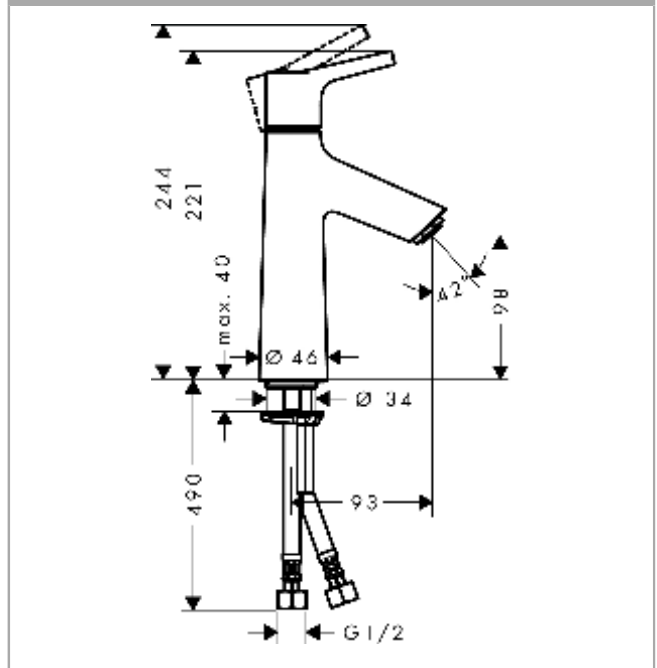

Talis S
Single lever basin mixer 100 without waste set
 Surfaces: **Chrome** Article Number: **72021003**

Description

product features

- ComfortZone 100
- handle variant: pin handle
- projection 108 mm
- normal spray
- suitable for continuous flow water heaters
- connection dimension: DN15
- not included: waste set

Technology

Certificates

Product image

Scale drawing

Flowchart