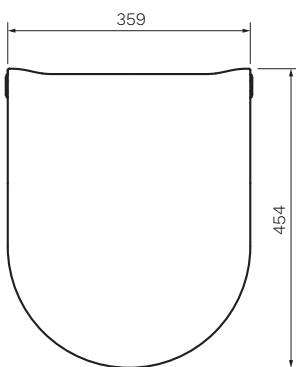

Sway D2 Toilet Seat

Product Code: PN5620

The Pressalit toilet seat brings Scandinavian luxury into the bathroom, with highly functional, elegantly designed and visually appealing toilet seat ideal for virtually any setting. Made with durable materials and quality stainless steel hinges, Pressalit toilet seats are made to last and designed to be functional and stylish.

Gloss
White**reddot design award**
winner 2016

Colour & Finish	— White Gloss
Material	— UF (Urea Formaldehyde) Plastic
W x D x H	— 359 x 454 x 78mm
Seat Type	— Soft Close, Slim profile, Easy Lift-off hinges, Antibacterial Polygiene
Fixings	— Universal toggle
Warranty	— 10 Years (Conditions Apply)

PRESSALIT®

Note: Dimensions are in millimetres and nominal. They can vary according to material and manufacturing tolerances. Exact dimensions should be determined by measuring actual product. PARISI reserves the right to vary specifications without notice.