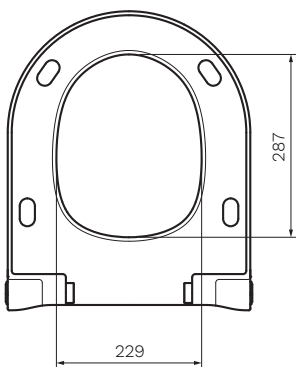

Sway D2 Toilet Seat

Product Code: PN5620

The Pressalit toilet seat brings Scandinavian luxury into the bathroom, with highly functional, elegantly designed and visually appealing toilet seat ideal for virtually any setting. Made with durable materials and quality stainless steel hinges, Pressalit toilet seats are made to last and designed to be functional and stylish.

Gloss
White**reddot design award**
winner 2016

Colour & Finish	— White Gloss
Material	— UF (Urea Formaldehyde) Plastic
W x D x H	— 359 x 454 x 78mm
Seat Type	— Soft Close, Slim profile, Easy Lift-off hinges, Antibacterial Polygiene
Fixings	— Universal toggle
Warranty	— 10 Years (Conditions Apply)

PRESSALIT®

Note: Dimensions are in millimetres and nominal. They can vary according to material and manufacturing tolerances. Exact dimensions should be determined by measuring actual product. PARISI reserves the right to vary specifications without notice.