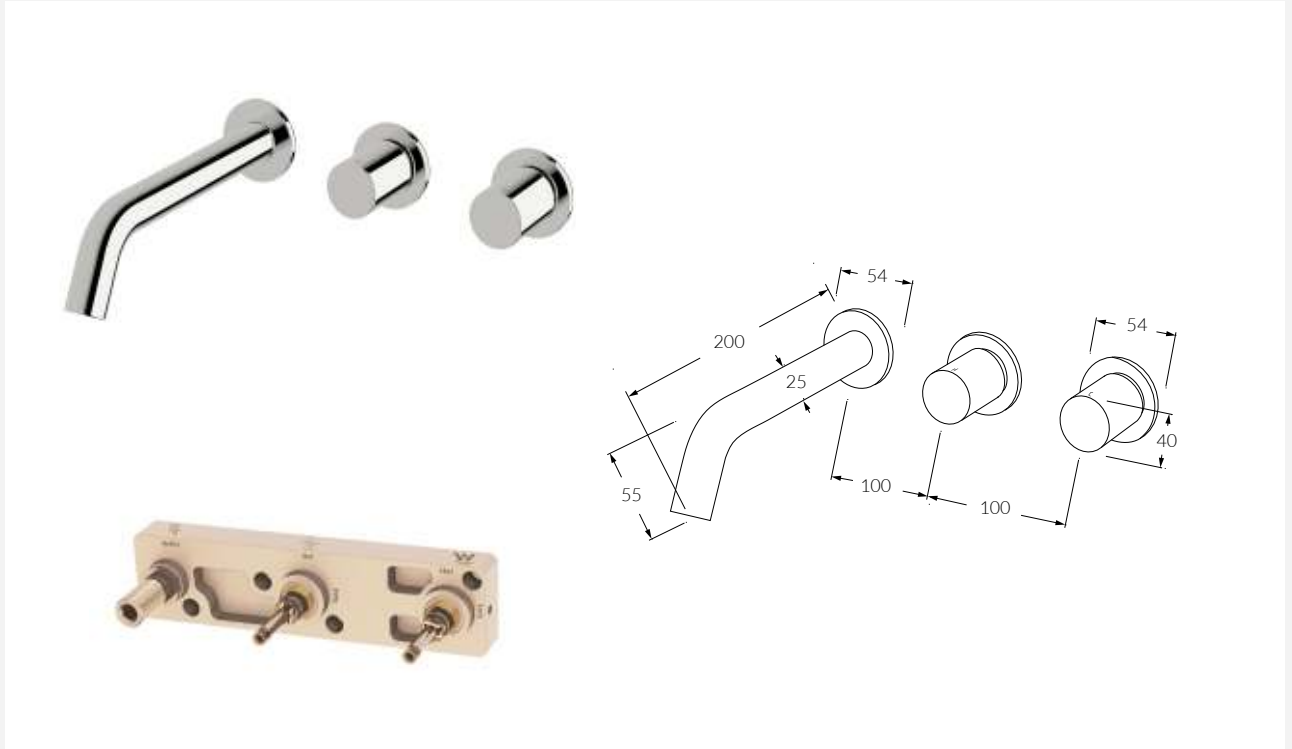

INFORMATION SHEET

Circa Wall Bath Hostess System RH 200mm

Product code: Available Option:
 RBHS200RH Right hand operation
 RBHS200LH Left hand operation

FEATURING THE SUSSEX MASTERFIT

A new innovative all-in-one plumbing unit that simplifies the installation process of mixer and outlet combinations.

- Made in Australia from high quality solid brass
- Precision engineered to Australian Standards
- Significant savings in Cost, Labour and Time
- Easy to install
- Spindles, outlets and backplates fit perfectly every time
- Standards ½" BSP connections for plumbing fittings
- Mixer cartridges fully serviceable after installation
- Generous tolerance for wall cover thicknesses