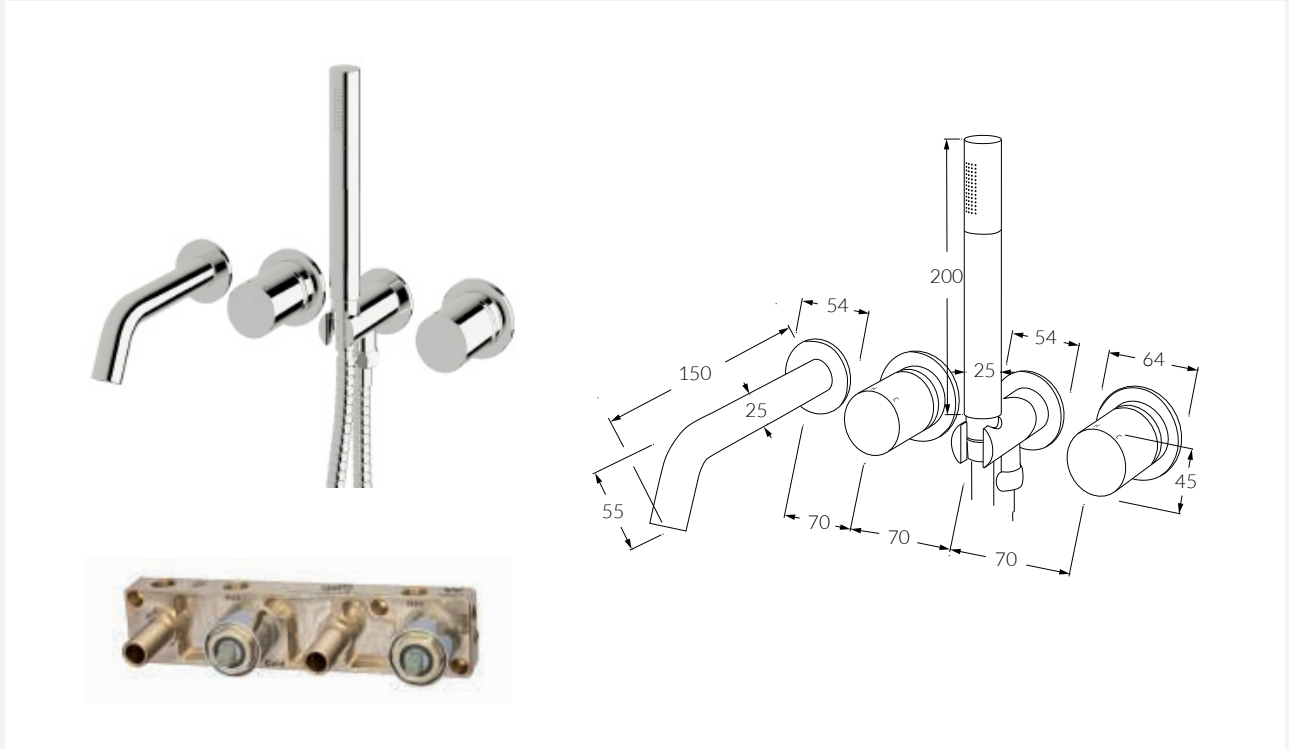

INFORMATION SHEET

Circa Bath Mixer System RH with Handshower 150mm

Product code:	Available Options:
RBMS150RH	Right hand operation
RBMS150LH	Left hand operation

FEATURING THE SUSSEX MASTERFIT

A new innovative all-in-one plumbing unit that simplifies the installation process of mixer and outlet combinations.

- Made in Australia from high quality solid brass
- Precision engineered to Australian Standards
- Significant savings in Cost, Labour and Time
- Easy to install
- Mixers, outlets and backplates fit perfectly every time
- Standards 1/2" BSP connections for plumbing fittings
- Simultaneous use of two outlets
- Mixer cartridges fully serviceable after installation
- Generous tolerance for wall cover thicknesses