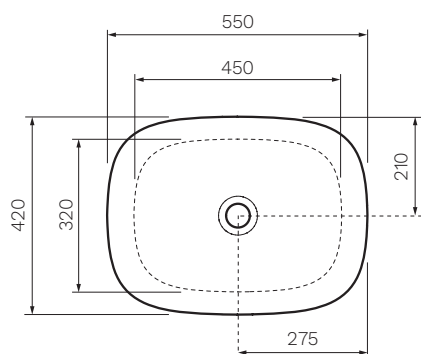

Seed 550 x 420 Basin

Product Code: VA05.XX - Bench Mount

(see colour codes below)

Seed collection, designed by Prospero Rasulo, was born from the idea of a seed that generates a form when fed.

Colour & Finish — White Gloss, White Matt (01), Black Gloss (02), Black Matt (22), Zolfo (90), Nuvola (91), Tempesta (92), Laguna (93), Basento (94), Velato (95), Oceano (96)

Material — Ceramic

W x D x H — 550 x 420 x 150mm

Tap Holes — 0

Overflow — No

Bowl Capacity — 14 Litres

Waste Outlet — 32mm Universal Plug & Waste with matching ceramic cover or 32mm Constant Flow Waste (TA70552 or TA70553) to be ordered separately