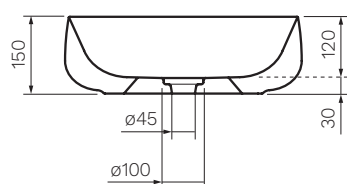

Seed 550 x 420 Basin

Product Code: VA05.XX - Bench Mount

(see colour codes below)

Seed collection, designed by Prospero Rasulo, was born from the idea of a seed that generates a form when fed.

Colour & Finish — White Gloss, White Matt (01), Black Gloss (02), Black Matt (22), Zolfo (90), Nuvola (91), Tempesta (92), Laguna (93), Basento (94), Velato (95), Oceano (96)

Material — Ceramic

W x D x H — 550 x 420 x 150mm

Tap Holes — 0

Overflow — No

Bowl Capacity — 14 Litres

Waste Outlet — 32mm Universal Plug & Waste with matching ceramic cover or 32mm Constant Flow Waste (TA70552 or TA70553) to be ordered separately