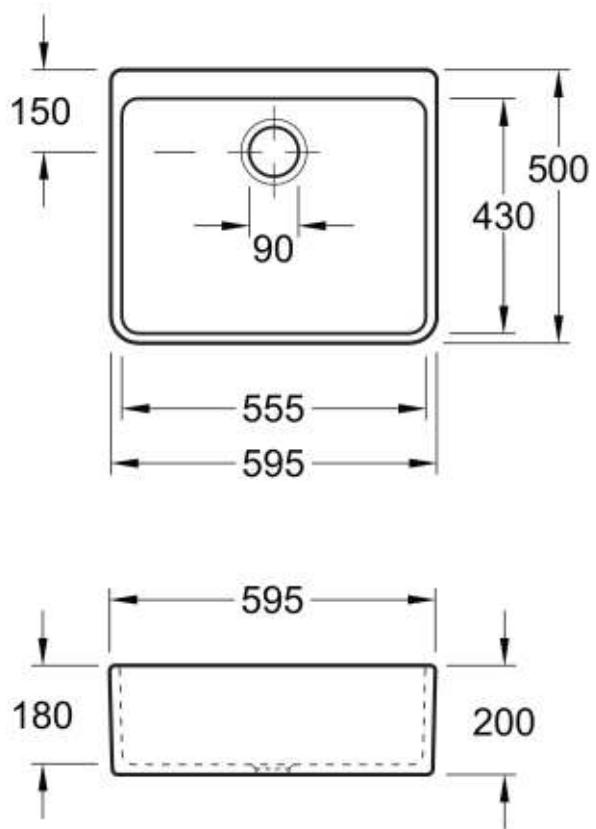

Farmhouse 595 Sink

No Tap Hole | CeramicPlus

Product Image **Product Details**

SKU:	636000R1CB
Brand:	Villeroy & Boch
Range:	Farmhouse
Warranty:	5 Years
Product Width:	595 mm
Product Height:	500 mm
Product Depth:	220 mm
Litre Capacity:	38 L

Additional Features **Technical Specification**

Required Product

Recommended Products

Additional Notes

- * 90mm Designer Basket Waste with Overflow
- * Ceramic Plus

Installation Instructions

- * Modular installation with front apron visible
- * Rear of sink unglazed

Note: All dimensions are in millimetres and are subject to normal manufacturing variations. Always use the physical product measurements for cut-outs and rough-ins as the technical details shown may differ from the actual product. Use acetic cured silicone sealant. Do not use epoxy type adhesives. Clean with damp cloth. Do not use abrasive cleaners, liquids or pastes.