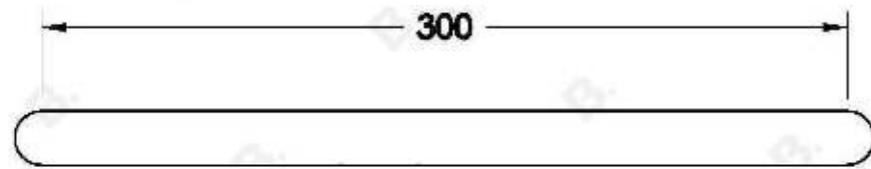

## NANOBAR TOWEL RAIL

1.9255.30.0.XX

### PRODUCT DIMENSIONS:

Front view:

Side view:

Top view: