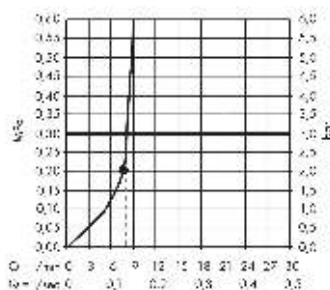

Croma

Overhead shower 280 1jet EcoSmart 9 l/min
 Surfaces: **Chrome** Article Number: **26221000**

Description

product features

- shower head size: 280 mm
- spray type: RainAir (rain spray enriched with air)
- ball-joint: overhead shower angle adjustable
- maximum flow rate at 3 bar: 8,5 l/min
- flow rate RainAir spray (at 3 bar): 8,5 l/min
- Minimum flow pressure: 1 bar
- material spray disc: metal
- spray disc removable for cleaning
- installation: ceiling or wall
- scope of supply: overhead shower, filter seal, assembly instruction

Technology

Certificates

Product image

Scale drawing

Flowchart

The flow rate is measured in combination with the respective temperature and is not to be taken as a reference value for the actual application.