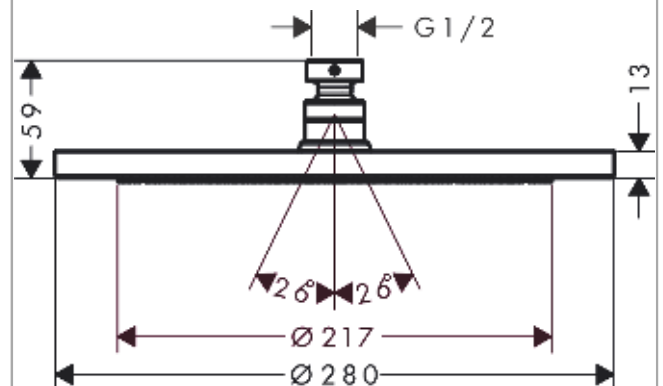

Croma

Overhead shower 280 1jet EcoSmart 9 l/min
 Surfaces: **Chrome** Article Number: **26221000**

Description

product features

- shower head size: 280 mm
- spray type: RainAir (rain spray enriched with air)
- ball-joint: overhead shower angle adjustable
- maximum flow rate at 3 bar: 8,5 l/min
- flow rate RainAir spray (at 3 bar): 8,5 l/min
- Minimum flow pressure: 1 bar
- material spray disc: metal
- spray disc removable for cleaning
- installation: ceiling or wall
- scope of supply: overhead shower, filter seal, assembly instruction

Technology

Certificates

Product image

Scale drawing

Flowchart

The flow rate is measured in combination with the respective temperature and is not to be taken as a reference value for the actual application.