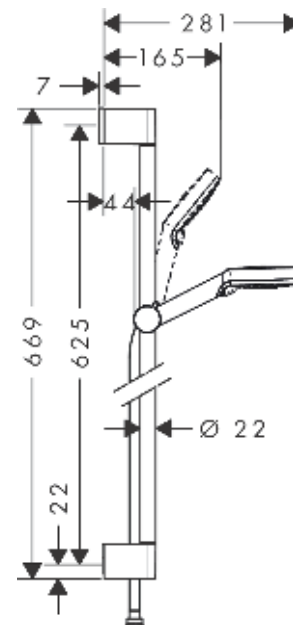

### Shower set Vario Green 6 l/min with shower bar 65 cm

Surfaces: **White/Chrome** Article Number: **26555400**

##### product features

- consists of: hand shower, shower bar, shower hose, slider
- shower head size: 100 mm
- spray type: Rain, IntenseRain
- spray type adjustment by turning spray disc
- hand shower holder inclination angle can be adjusted by 45°
- maximum flow rate at 3 bar: 6 l/min
- Minimum flow pressure: 1 bar
- profile stand pipe: round
- wall supports of plastic
- scope of supply: shower set, filter seal, mounting material, assembly instruction

#### Scale drawing

#### Flowchart

The flow rate is measured in accordance with the requirements of the standards EN 15194 and EN 15195 in well water to reflect actual application conditions.

**Crometta**  
**Shower set Vario Green 6 l/min with shower bar 65 cm**  
 Surfaces: **White/Chrome** Article Number: **26555400**