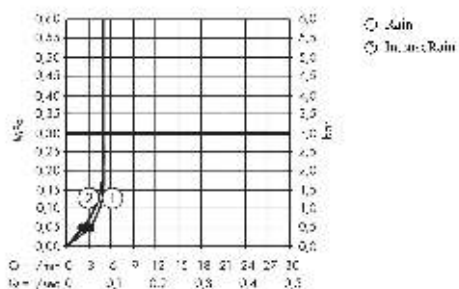

##### product features

- consists of: hand shower, shower bar, shower hose, slider
- shower head size: 100 mm
- spray type: Rain, IntenseRain
- spray type adjustment by turning spray disc
- hand shower holder inclination angle can be adjusted by 45°
- maximum flow rate at 3 bar: 6 l/min
- Minimum flow pressure: 1 bar
- profile stand pipe: round
- wall supports of plastic
- scope of supply: shower set, filter seal, mounting material, assembly instruction

#### Scale drawing

#### Flowchart

The flow rate is measured in accordance with the requirements of the standards EN 15194 and EN 15195 in well water to reflect actual application conditions.

**Crometta**  
**Shower set Vario Green 6 l/min with shower bar 65 cm**  
 Surfaces: **White/Chrome** Article Number: **26555400**