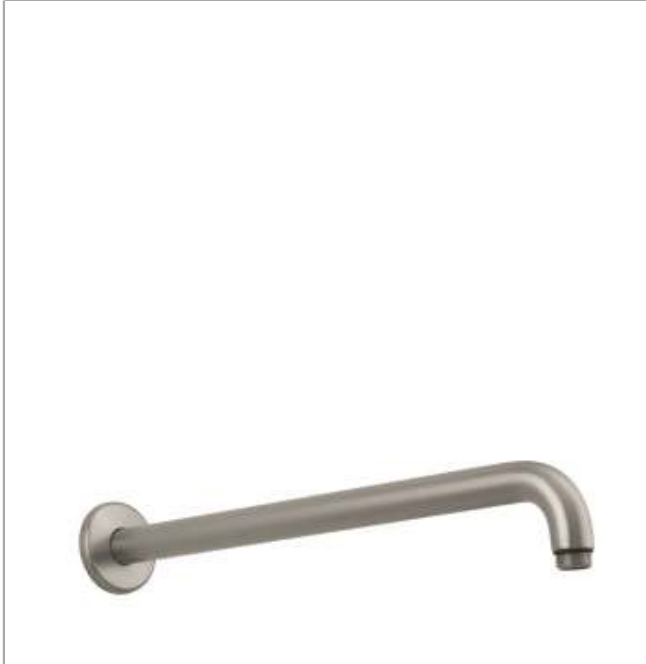

**Shower arm 38.9 cm**Surfaces: **Brushed Nickel** Article Number: **27413823****Description****product features**

- version: 90° angle

**Product image****Scale drawing**