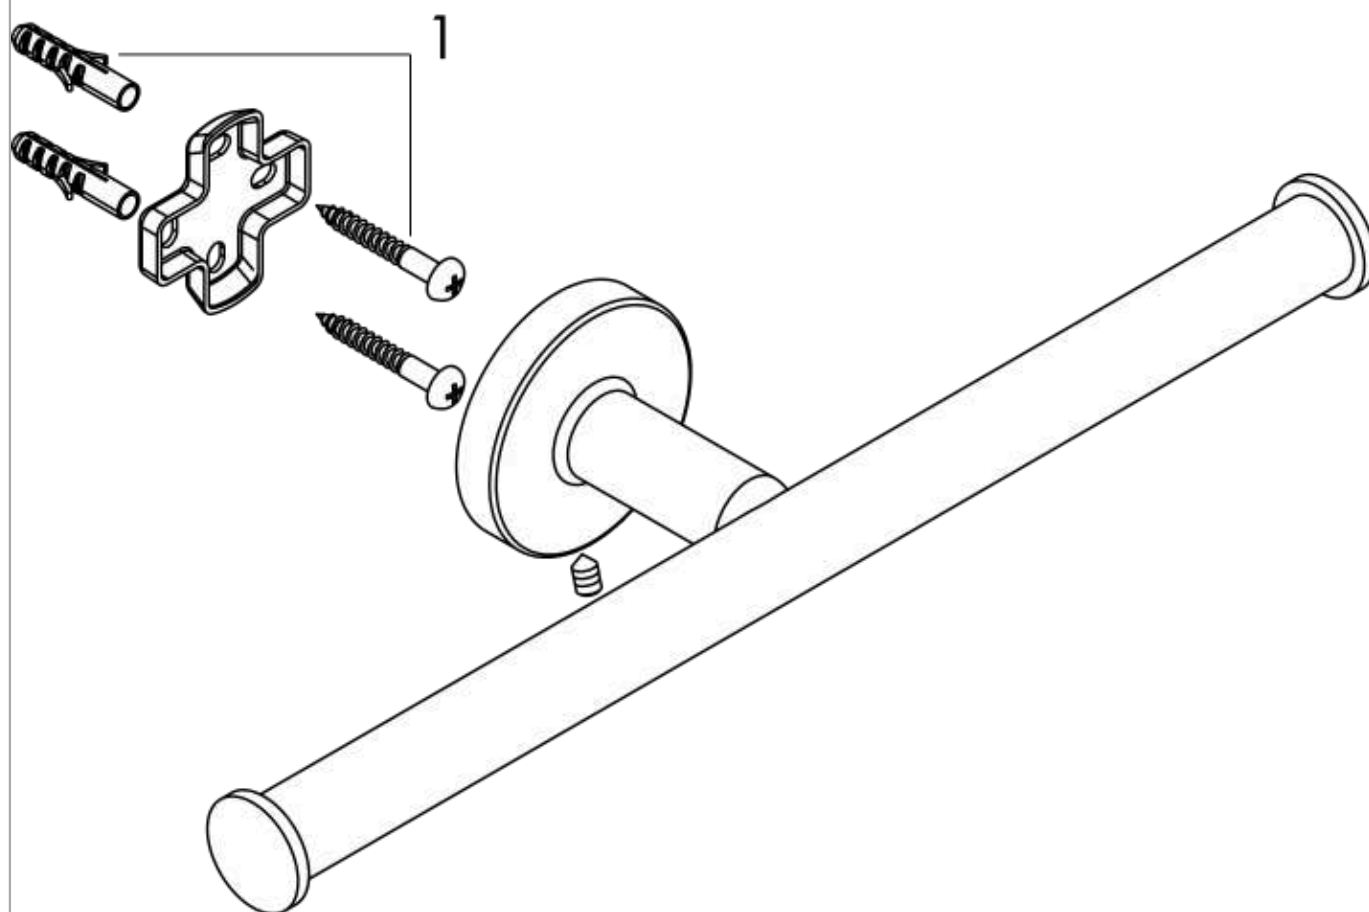

**Logis Universal
Double roll holder**

Surfaces: **Chrome** Article Number: **41717000**

Description

product features

- material: brass
- wall-mounted
- for 2 paper rolls

Product image

Scale drawing

Logis Universal
Double roll holder
 Surfaces: **Chrome**

Article Number: **41717000**

Exploded Drawing

Year of production: >04/18

**Logis Universal
Double roll holder**

Surfaces: **Chrome** Article Number: **41717000**

Spare part list

Year of production: >04/18

Pos.	Description	Article Number	Price	PU
1	mounting set	40915000	-	1