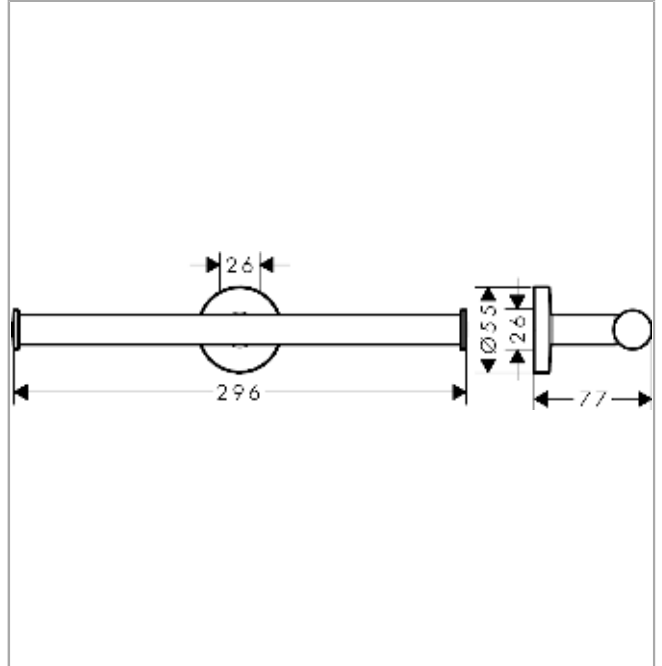

**Logis Universal
Double roll holder**

Surfaces: **Chrome** Article Number: **41717000**

Description

product features

- material: brass
- wall-mounted
- for 2 paper rolls

Product image

Scale drawing

Logis Universal
Double roll holder
 Surfaces: **Chrome**

Article Number: **41717000**

Exploded Drawing

Year of production: >04/18

**Logis Universal
Double roll holder**

Surfaces: **Chrome** Article Number: **41717000**

Spare part list

Year of production: >04/18

Pos.	Description	Article Number	Price	PU
1	mounting set	40915000	-	1