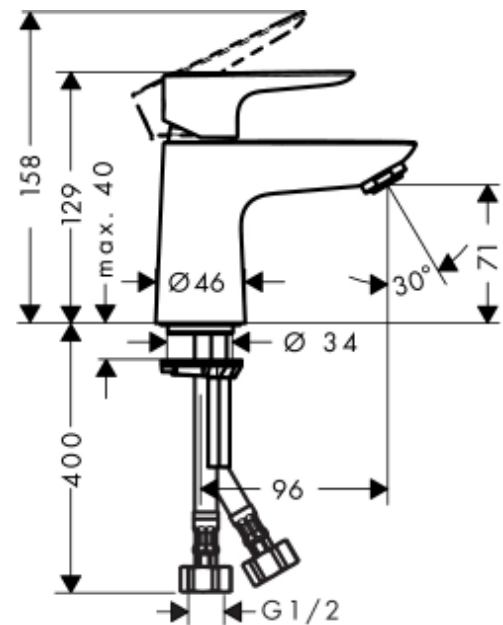

#### product features

- ComfortZone 80
- handle variant: lever handle
- projection 107 mm
- spray type: normal spray
- maximum flow rate at 3 bar: 5 l/min
- suitable for continuous flow water heaters
- connection dimension: DN15
- not included: waste set

### Scale drawing