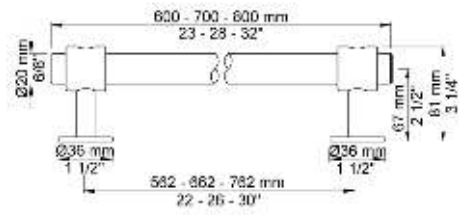

--

Date:
-------

Client:
---------

Project:
----------

**T19**

Towel rail, 600 mm.

**Available in colors**

Color 02, Grey	Color 17, Gloss black
Color 04, Light blue	Color 18, White
Color 05, Orange	Color 19, Natural brass
Color 06, Light green	Color 20, Brushed chrome
Color 08, Yellow	Color 21, Carmine red
Color 09, Dark grey	Color 25, Pink
Color 12, Mocca	Color 27, Matt black
Color 14, Bright red	Color 28, Matt white
Color 15, Dark blue	Color 40, Brushed stainless steel
Color 16, Polished chrome	