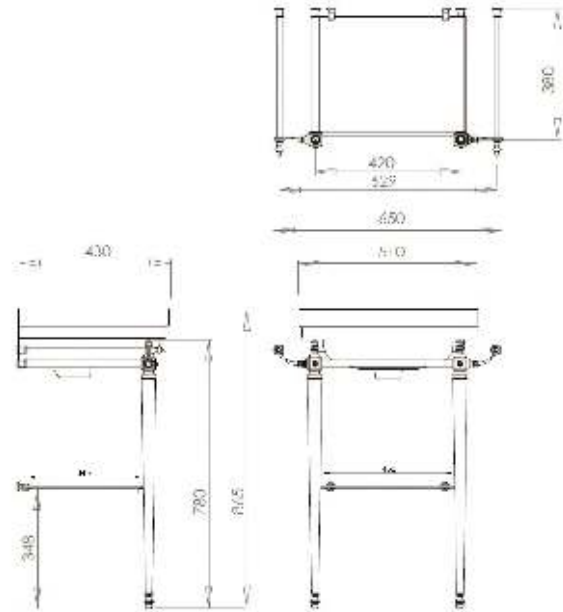

Stafford 51 X 43 Basin Stand

Code: ST513CS

Specifications

- Made in England
- Material: Vitreous China & Chrome on brass frame with glass shelf
- Option: Gold finish option is made-to-order in the UK - 4 to 6 week lead time. Pricing is below.
- Hand crafted to excellence
- Requires waste: 32mm with overflow
- Tap Holes Available: One or three
- Mounting options: Wall hung or on console
- Finish: Gloss White Ceramic – Any custom colour finish ceramic glaze can be done with no minimum order quantity – 16 week lead time – enquire for pricing

Product Options

ST513CS: Stafford 51 X 43 Basin & Console

ST513CS-GO: Stafford 51 X 43 Basin & Console with polished gold fitting

Warranty

For peace of mind, Turner Hastings offers the following warranty on this product and its components: