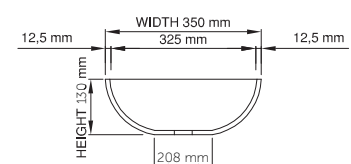

thin-edge

Price: \$ 590.00
 Size (l) x (w) x (h): 550mm x 350mm x 130mm
 Top to waste: 114mm
 Overflow: No overflow
 Material: DADOquartz®
 Finish: Matte / Satin
 Mounting: Counter-top / Under-mount

Base dimensions: 408mm x 208mm
 Edge width: 10mm
 Waste diameter: 40mm - fits Bespoke plug
 Weight: 10kg

Shipping information

Packing dimensions: 600mm x 400mm x 140mm
 Shipping mass: 12kg