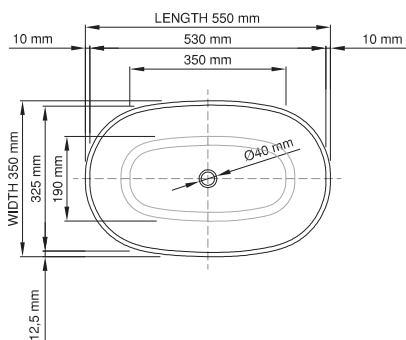

thin-edge

Price: \$ 590.00
 Size (l) x (w) x (h): 550mm x 350mm x 130mm
 Top to waste: 114mm
 Overflow: No overflow
 Material: DADOquartz®
 Finish: Matte / Satin
 Mounting: Counter-top / Under-mount

Base dimensions: 408mm x 208mm
 Edge width: 10mm
 Waste diameter: 40mm - fits Bespoke plug
 Weight: 10kg

Shipping information

Packing dimensions: 600mm x 400mm x 140mm
 Shipping mass: 12kg