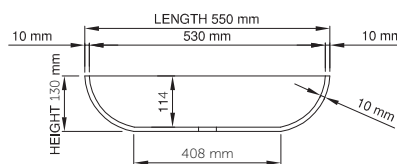

thin-edge

Price: \$ 590.00
 Size (l) x (w) x (h): 550mm x 350mm x 130mm
 Top to waste: 114mm
 Overflow: No overflow
 Material: DADOquartz®
 Finish: Matte / Satin
 Mounting: Counter-top / Under-mount

Base dimensions: 408mm x 208mm
 Edge width: 10mm
 Waste diameter: 40mm - fits Bespoke plug
 Weight: 10kg

Shipping information

Packing dimensions: 600mm x 400mm x 140mm
 Shipping mass: 12kg