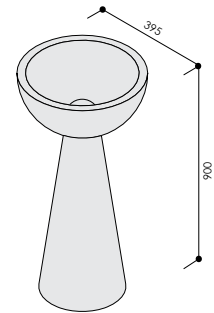

Finish: Solid Surface Pedestal Basin
Colour: Matt Sand Grey 1 005 003

05

Product:
Pedestal basin, with floor or wall
waste hole

Material:
Matt solid surface

Design:
Thomas Coward Studio

Fixing:
Licensed (plumber/builder) installer
is required

United Products has detailed, to the best of its ability, the most approximate measurement possible for each product given the method of manufacturing used.

Due to varying manufacturing methods, the dimensions illustrated here are nominal and subject to change without notice.