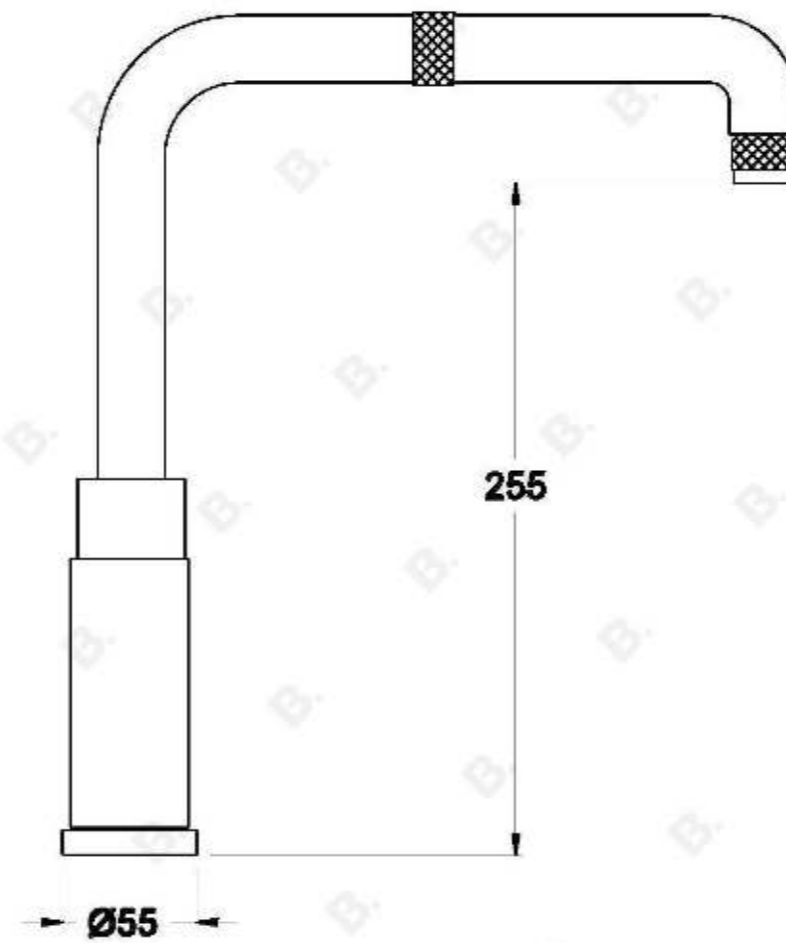

## INDUSTRICA KITCHEN MIXER

1.6708.00.0.XX

### PRODUCT DIMENSIONS:

Front view:

Side view:

Top view: