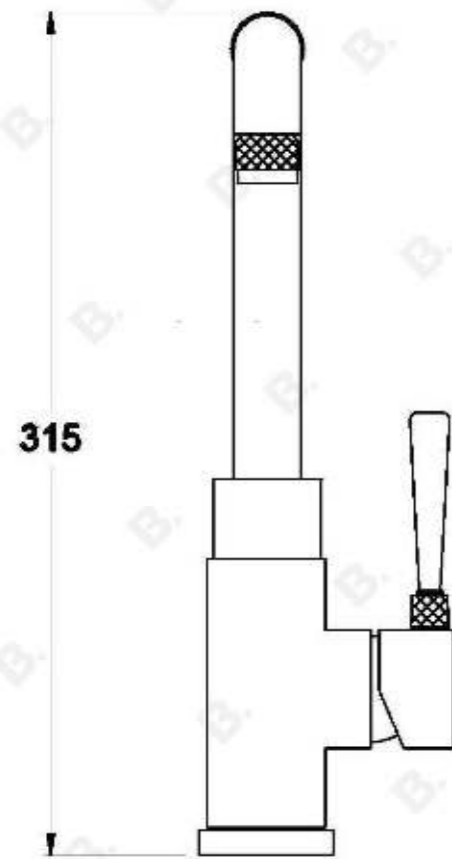

## INDUSTRICA KITCHEN MIXER

1.6708.00.0.XX

### PRODUCT DIMENSIONS:

Front view:

Side view:

Top view: