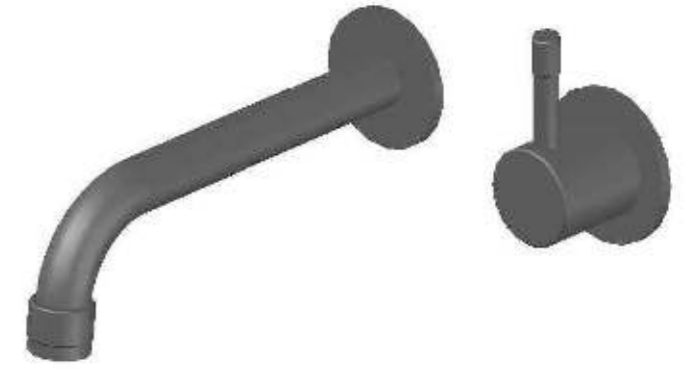

## YOKATO WALL SET WITH KNURLED LEVERS

1.9305.04.7.XX

1.9305.54.7.XX: Flow controlled variant

### PRODUCT DIMENSIONS:

Front view:

Side view:

Top view: