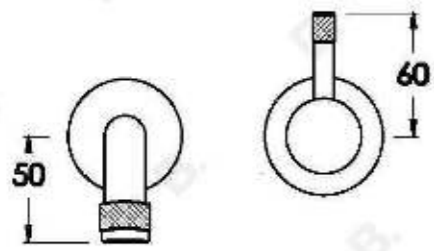

## YOKATO WALL SET WITH KNURLED LEVERS

1.9305.04.7.XX

1.9305.54.7.XX: Flow controlled variant

### PRODUCT DIMENSIONS:

Front view:

Side view:

Top view: