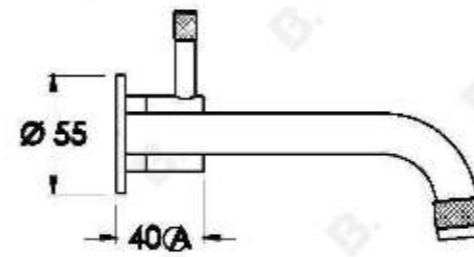

## YOKATO WALL SET WITH KNURLED LEVERS

1.9305.04.7.XX

1.9305.54.7.XX: Flow controlled variant

### PRODUCT DIMENSIONS:

Front view:

Side view:

Top view: