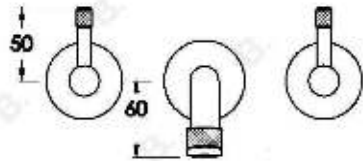

YOKATO WALL SET WITH KNURLED LEVERS

1.9306.00.7.XX

1.9306.50.7.XX: Flow controlled variant

PRODUCT DIMENSIONS:

Front view:

Side view:

Top view: