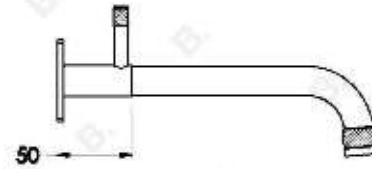

YOKATO WALL SET WITH KNURLED LEVERS

1.9306.00.7.XX

1.9306.50.7.XX: Flow controlled variant

PRODUCT DIMENSIONS:

Front view:

Side view:

Top view: