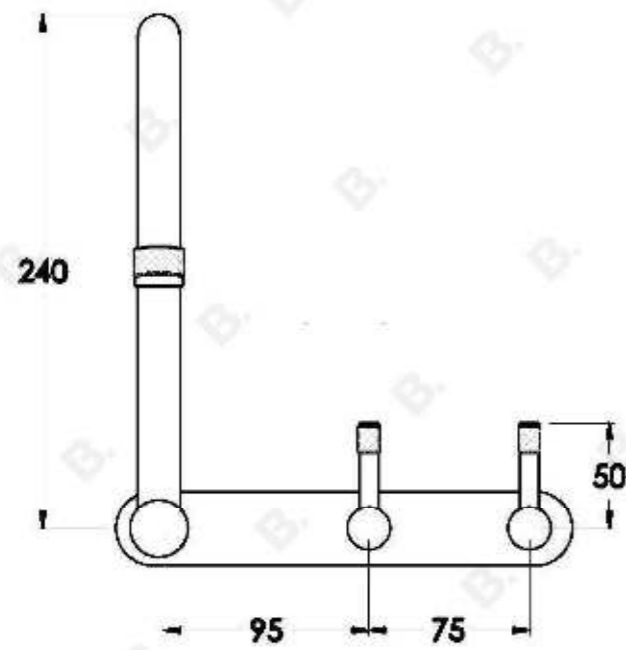

YOKATO WALL SET WITH KNURLED LEVERS

1.9328.02.7.XX

1.9328.52.7.XX: Flow controlled variant

PRODUCT DIMENSIONS:

Front view

Side view:

Topview: