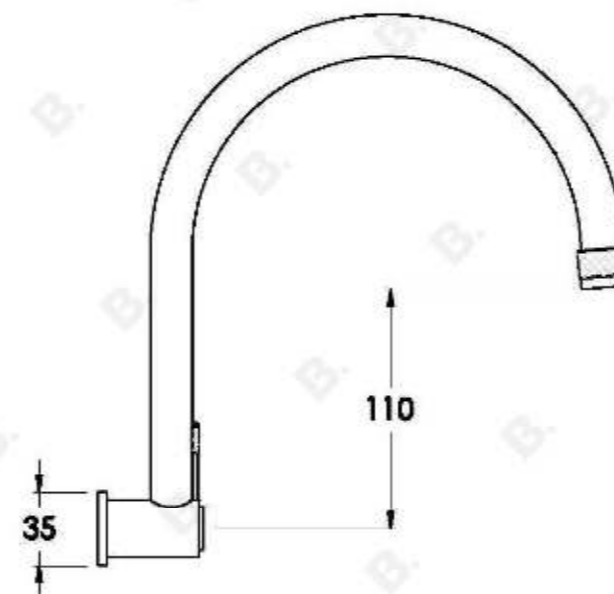

YOKATO WALL SET WITH KNURLED LEVERS

1.9328.02.7.XX

1.9328.52.7.XX: Flow controlled variant

PRODUCT DIMENSIONS:

Front view

Side view:

Topview: