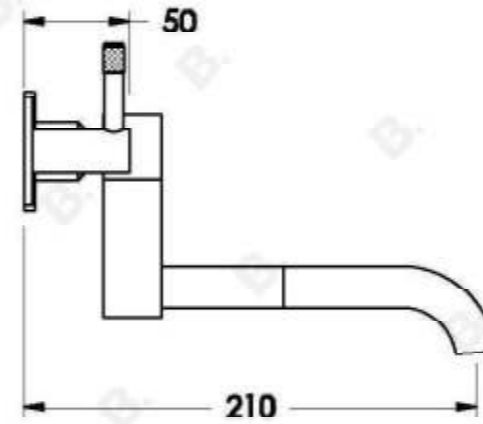

## YOKATO WALL SET WITH KNURLED LEVERS

1.9329.00.7.XX

1.9329.50.7.XX: Flow controlled variant

### PRODUCT DIMENSIONS:

Front view:

Side view:

Top view: