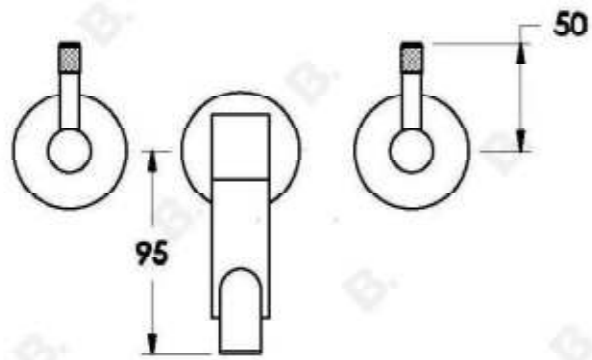

## YOKATO WALL SET WITH KNURLED LEVERS

1.9329.00.7.XX

1.9329.50.7.XX: Flow controlled variant

### PRODUCT DIMENSIONS:

Front view:

Side view:

Top view: