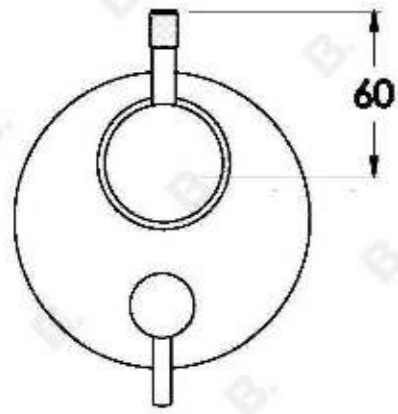

## YOKATO WALL MIXER DIVERTER WITH KNURLED LEVER

1.9348.05.7.XX

### PRODUCT DIMENSIONS:

Front view:

Side view:

Top view: