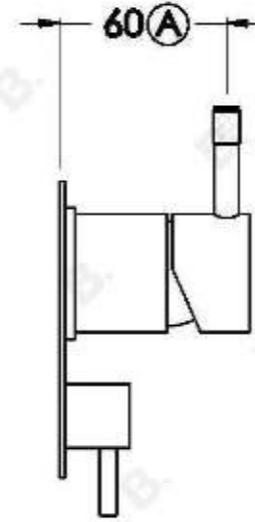

## YOKATO WALL MIXER DIVERTER WITH KNURLED LEVER

1.9348.05.7.XX

### PRODUCT DIMENSIONS:

Front view:

Side view:

Top view: