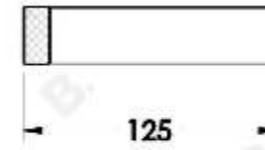

YOKATO METAL SOAP DISH

1.9352.02.0.XX

PRODUCT DIMENSIONS:

Front view:

Side view:

Top view: