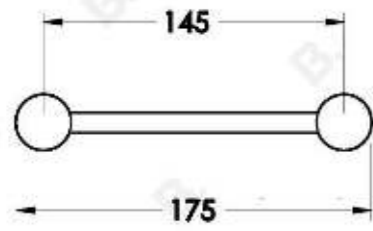

YOKATO METAL SOAP DISH

1.9352.02.0.XX

PRODUCT DIMENSIONS:

Front view:

Side view:

Top view: