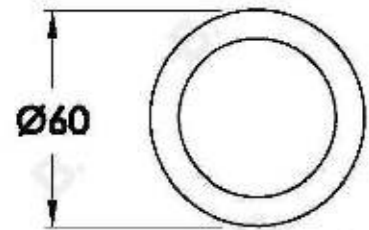

## HALO WALL MIXER WITH METAL HANDLES

1.9548.00.0.XX

### PRODUCT DIMENSIONS:

Front view:

Side view:

Top view: