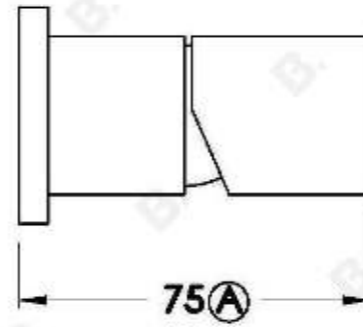

## HALO WALL MIXER WITH METAL HANDLES

1.9548.00.0.XX

### PRODUCT DIMENSIONS:

Front view:

Side view:

Top view: