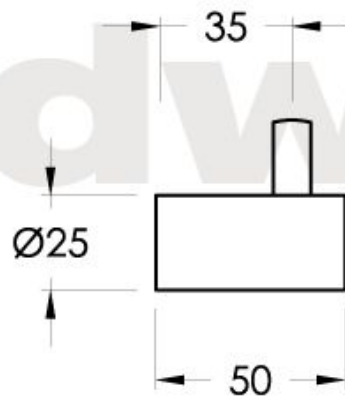

Brodware

CITY STIK

1.9963.00.0.XX

XX Indicates finish
Manufacturing engineers of quality commercial and residential fittings
Dimensions subjects to change without notice. All dimensions are approximate
Copyright © Brodware Industries 2013. www.brodware.com.au