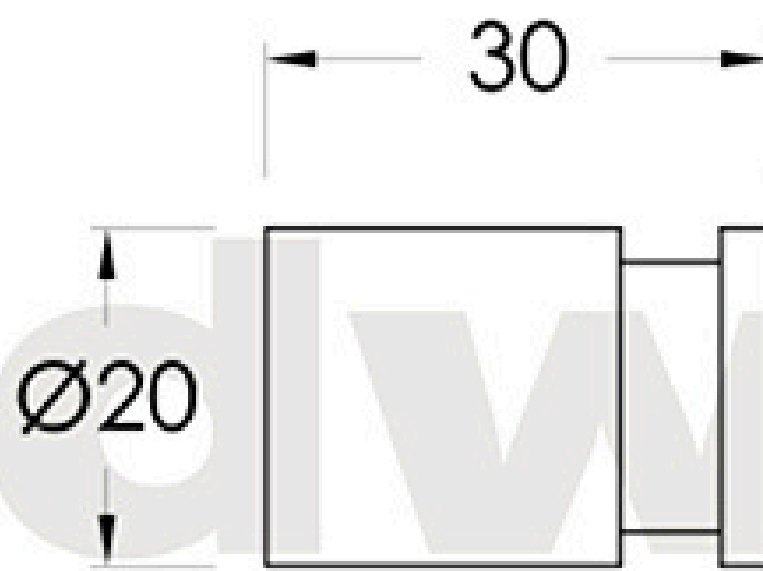

Brodware

**CITY STIK**

**1.9963.02.0.XX**

XX Indicates finish  
Manufacturing engineers of quality commercial and residential fittings  
Dimensions subjects to change without notice. All dimensions are approximate  
Copyright © Brodware Pty Ltd 2018. [www.brodware.com](http://www.brodware.com)