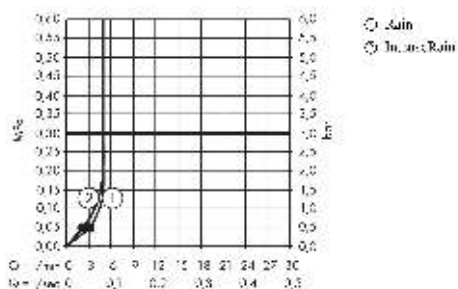

Crometta

Hand shower Vario Green 6 l/min

Surfaces: **White/Chrome** Article Number: **26336400**

Description

product features

- shower head size: 100 mm
- spray type: Rain, IntenseRain
- spray type adjustment by turning spray disc
- maximum flow rate at 3 bar: 5,7 l/min
- Minimum flow pressure: 1 bar
- plastic
- suitable for continuous flow water heaters
- spray disc surface: easy cleanable plastic spray disc
- scope of supply: hand shower, filter seal, assembly instruction

Technology

Certificates

Product image

Scale drawing

Flowchart