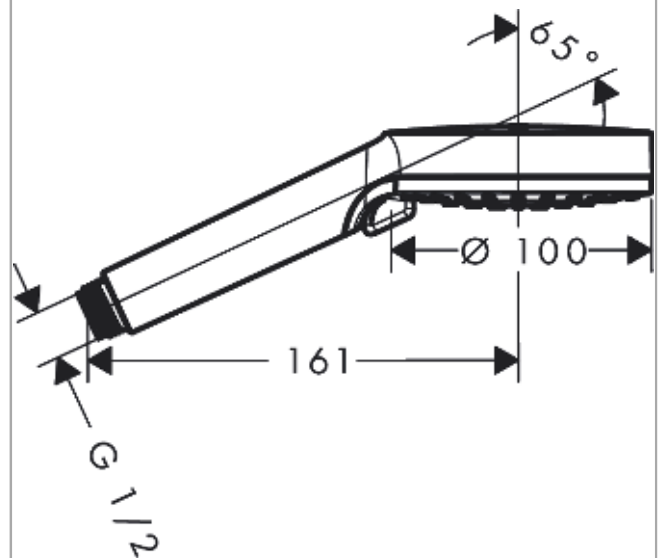

Scale drawing