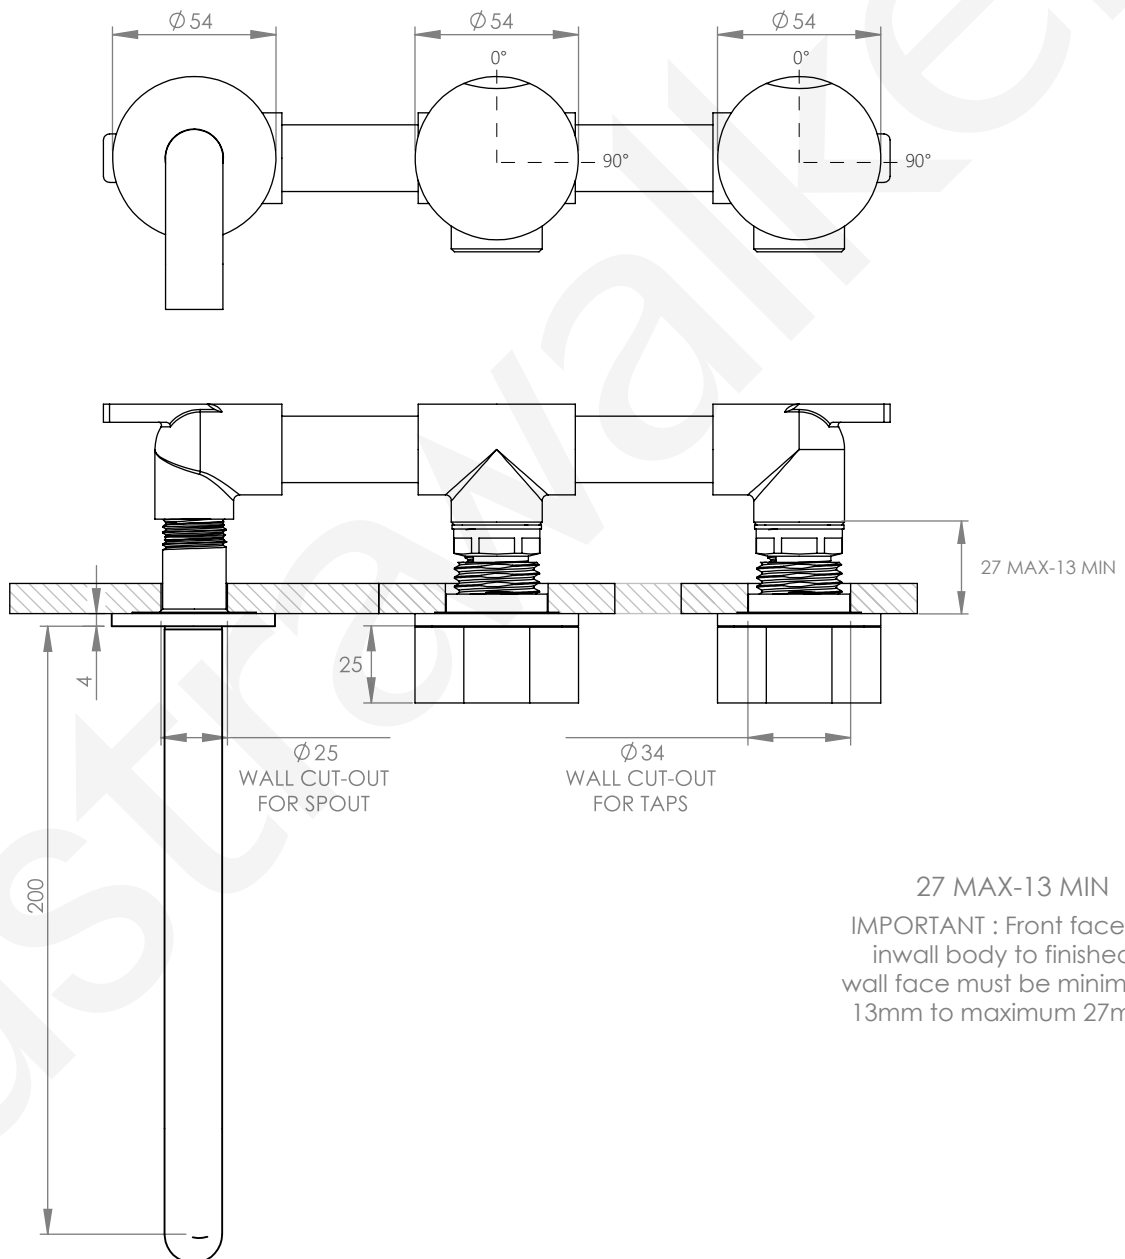

### OFFSET WALL SET

[AVAILABLE WITH FLOW CONTROL, ADD **.FC** TO END OF CODE - 6 STAR/3.5Lpm WELS RATING]

STANDARD WITH INDENT HANDLE  
OTHER LEVER HANDLE OPTIONS

**.V2** PIN HANDLE

**.V3** WHITE CARRARA MARBLE  
**.V4** BLACK MARQUINA MARBLE

**.V5** KNURLED

**.V6** REEDED

**.V7** FLUTED

**.V8** ROUND DIAL

**NOTE :** Seat of Breech Body extensions are NOT recommended in conjunction with this Tapware. Failure to adhere will void warranty.