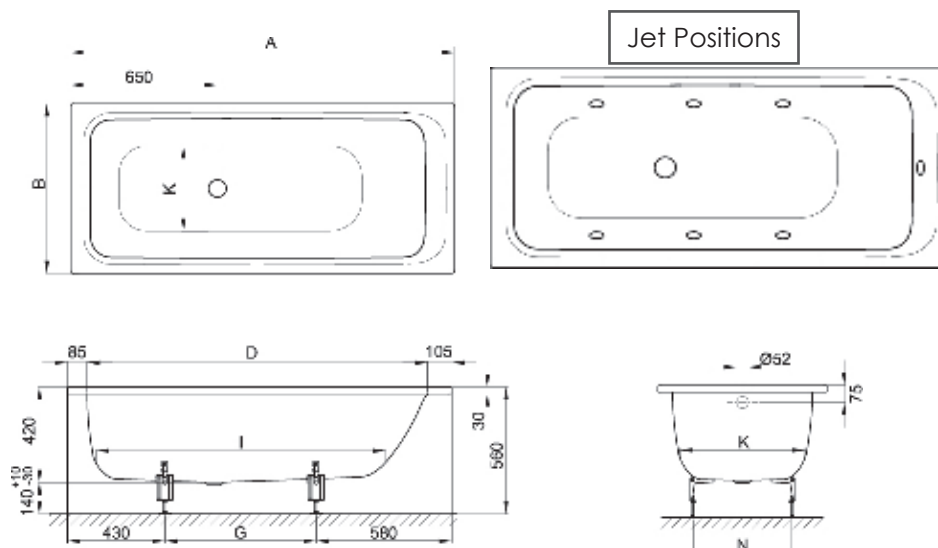

## BETTESELECT 6 JET SPA BATH

**Product Image** **Technical Specification**

dimension	A	B	D	G	I	K	N
170 x 75 x 42 cm	1700	750	1510	690	1299	548	455
180 x 80 x 42 cm	1800	800	1610	790	1399	598	505

Note: All Bette Spa Baths are available with attached or detached pump options. The optional 9002UNI universal access panel is recommended for attached options for easy component pump access during servicing, NB No access = No service