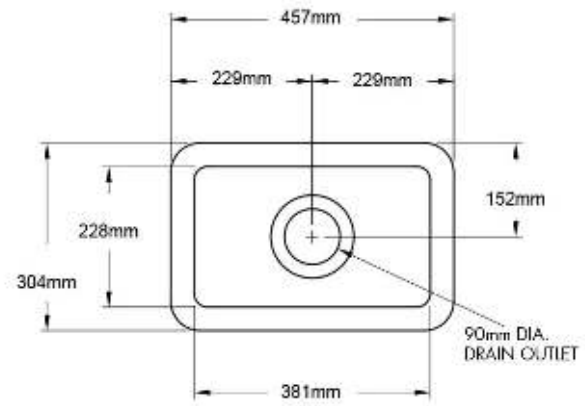

## Cuisine 30 x 46 Inset / Undermount Fine Fireclay Sink

**Code:** CU30FS

### Specifications

- Material: Fine Fireclay
- Finish: White Gloss
- Waste Outlet Included: 90x50mm Basket Waste
- Mounting options: Inset & Undermount
- Capacity: 17L
- Suitable for use with food waste disposer – we recommend purchase of an extended flange and a model with anti-vibration collar
- Note: Fine Fireclay is a natural product and therefore subject to variations. This should be seen as a quality that adds to its unique natural beauty. Variations +/- 2% to the specifications are common and acceptable and are within industry tolerance. We always recommend the cabinet maker and stone provider has the actual sink with them to measure before making cabinetry or cutting stone. For more information please visit our Installation Care & Warranty page or Contact Us.

### Product Options

CU30FS: Cuisine 30 x 46 Inset / Undermount Fine Fireclay Sink

CU30FS-OF: Cuisine 30 x 46 Inset / Undermount Fine Fireclay Sink with Overflow