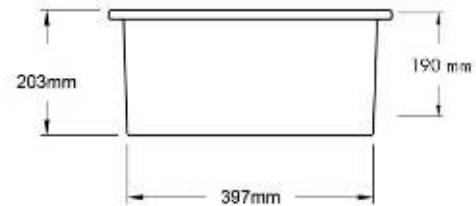

## Cuisine 30 x 46 Inset / Undermount Fine Fireclay Sink

**Code:** CU30FS

### Specifications

- Material: Fine Fireclay
- Finish: White Gloss
- Waste Outlet Included: 90x50mm Basket Waste
- Mounting options: Inset & Undermount
- Capacity: 17L
- Suitable for use with food waste disposer – we recommend purchase of an extended flange and a model with anti-vibration collar
- Note: Fine Fireclay is a natural product and therefore subject to variations. This should be seen as a quality that adds to its unique natural beauty. Variations +/- 2% to the specifications are common and acceptable and are within industry tolerance. We always recommend the cabinet maker and stone provider has the actual sink with them to measure before making cabinetry or cutting stone. For more information please visit our Installation Care & Warranty page or Contact Us.

### Product Options

CU30FS: Cuisine 30 x 46 Inset / Undermount Fine Fireclay Sink

CU30FS-OF: Cuisine 30 x 46 Inset / Undermount Fine Fireclay Sink with Overflow