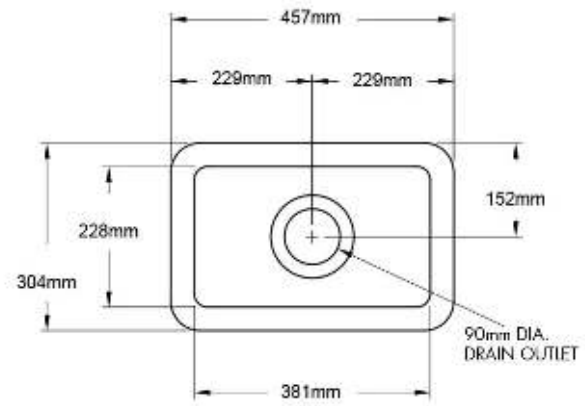

Cuisine 30 x 46 Inset / Undermount Fine Fireclay Sink

Code: CU30FS

Specifications

- Material: Fine Fireclay
- Finish: White Gloss
- Waste Outlet Included: 90x50mm Basket Waste
- Mounting options: Inset & Undermount
- Capacity: 17L
- Suitable for use with food waste disposer – we recommend purchase of an extended flange and a model with anti-vibration collar
- Note: Fine Fireclay is a natural product and therefore subject to variations. This should be seen as a quality that adds to its unique natural beauty. Variations +/- 2% to the specifications are common and acceptable and are within industry tolerance. We always recommend the cabinet maker and stone provider has the actual sink with them to measure before making cabinetry or cutting stone. For more information please visit our Installation Care & Warranty page or Contact Us.

Product Options

CU30FS: Cuisine 30 x 46 Inset / Undermount Fine Fireclay Sink

CU30FS-OF: Cuisine 30 x 46 Inset / Undermount Fine Fireclay Sink with Overflow

Warranty

For peace of mind, Turner Hastings offers the following warranty on this product and its components: