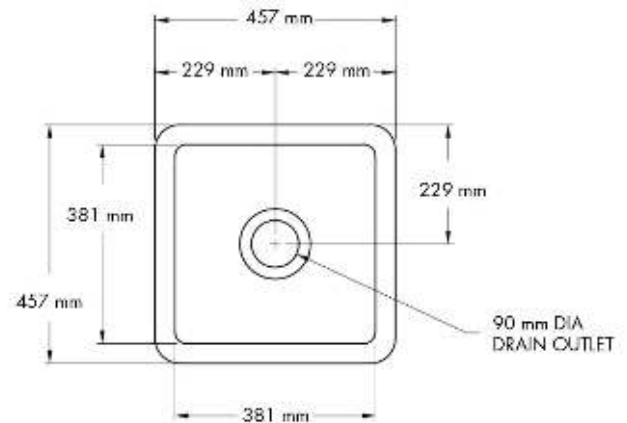

Cuisine 46 x 46 Inset / Undermount Fine Fireclay Sink

Code: CU46FS

Specifications

- Material: Fine Fireclay
- Finish: White Gloss
- Waste Outlet Included: 90x50mm Basket Waste
- Mounting options: Inset & Undermount
- Capacity: 28L
- Suitable for use with food waste disposer – we recommend purchase of an extended flange and a model with anti-vibration collar
- Note: Fine Fireclay is a natural product and therefore subject to variations. This should be seen as a quality that adds to its unique natural beauty. Variations +/- 2% to the specifications are common and acceptable and are within industry tolerance. We always recommend the cabinet maker and stone provider has the actual sink with them to measure before making cabinetry or cutting stone. For more information please visit our Installation Care & Warranty page or Contact Us.

Product Options

CU46FS: Cuisine 46 x 46 Inset / Undermount Fine Fireclay Sink

CU46SSG: Cuisine 46 x 46 Stainless Steel Grid

CU46FS-OF: Cuisine 46 x 46 Inset / Undermount Fine Fireclay Sink with Overflow

Warranty