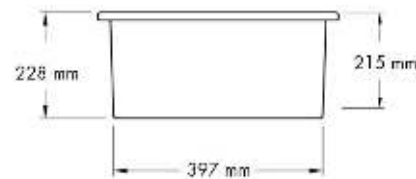

Cuisine 46 x 46 Inset / Undermount Fine Fireclay Sink

Code: CU46FS

Specifications

- Material: Fine Fireclay
- Finish: White Gloss
- Waste Outlet Included: 90x50mm Basket Waste
- Mounting options: Inset & Undermount
- Capacity: 28L
- Suitable for use with food waste disposer – we recommend purchase of an extended flange and a model with anti-vibration collar
- Note: Fine Fireclay is a natural product and therefore subject to variations. This should be seen as a quality that adds to its unique natural beauty. Variations +/- 2% to the specifications are common and acceptable and are within industry tolerance. We always recommend the cabinet maker and stone provider has the actual sink with them to measure before making cabinetry or cutting stone. For more information please visit our Installation Care & Warranty page or Contact Us.

Product Options

CU46FS: Cuisine 46 x 46 Inset / Undermount Fine Fireclay Sink

CU46SSG: Cuisine 46 x 46 Stainless Steel Grid

CU46FS-OF: Cuisine 46 x 46 Inset / Undermount Fine Fireclay Sink with Overflow

Warranty