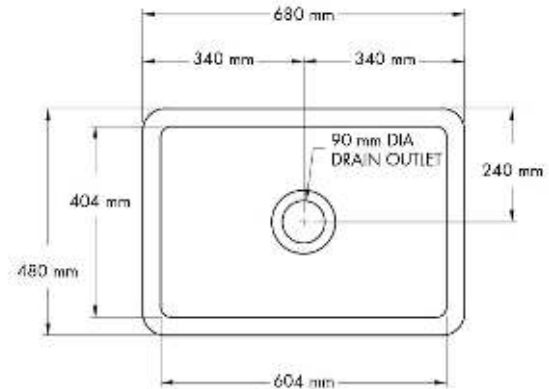

## Cuisine 68 x 48 Inset / Undermount Fine Fireclay Sink

**Code:** CU68FS

### Specifications

- Material: Fine Fireclay
- Finish: White Gloss
- Waste Outlet Included: 90x50mm Basket Waste
- Mounting options: Inset & Undermount
- Capacity: 46L
- Suitable for use with food waste disposer – we recommend purchase of an extended flange and a model with anti-vibration collar
- Note: Fine Fireclay is a natural product and therefore subject to variations. This should be seen as a quality that adds to its unique natural beauty. Variations +/- 2% to the specifications are common and acceptable and are within industry tolerance. We always recommend the cabinet maker and stone provider has the actual sink with them to measure before making cabinetry or cutting stone. For more information please visit our Installation Care & Warranty page or Contact Us.

### Product Options

CU68SSG.: Cuisine 68 x 48 Stainless Steel Grid

CU68FS: Cuisine 68 x 48 Inset / Undermount Fine Fireclay Sink

CU68FS-OF: Cuisine 68 x 48 Inset / Undermount Fine Fireclay Sink with Overflow