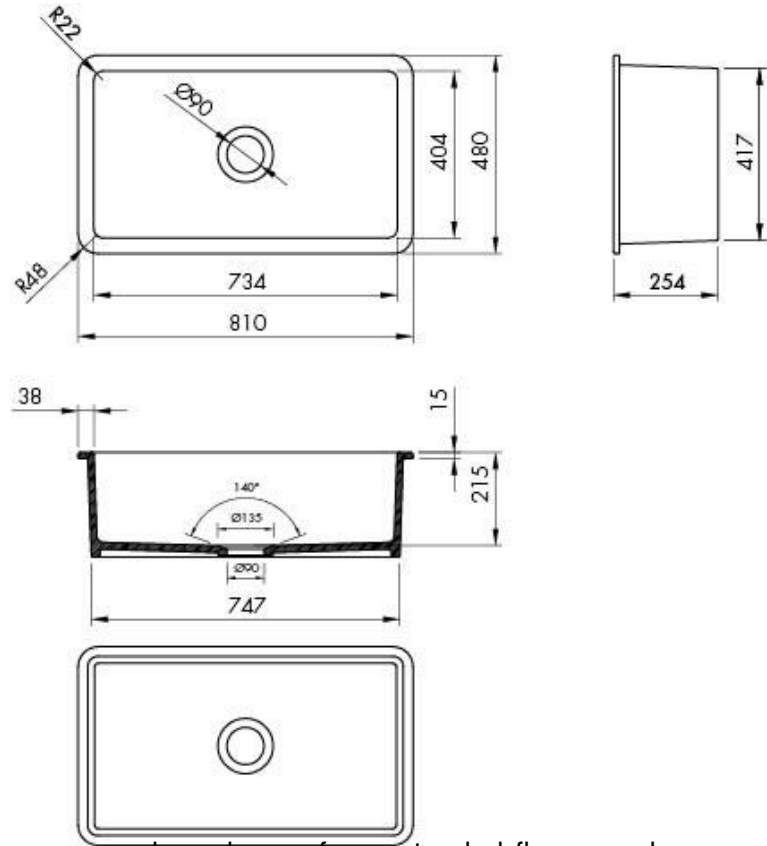

Cuisine 81 x 48 Inset / Undermount Fine Fireclay Sink

Code: CU81FS

Specifications

- Material: Fine Fireclay
- Finish: White Gloss
- Waste Outlet Included: 90x50mm Basket Waste
- Mounting options: Inset & Undermount
- Capacity: 58L
- Suitable for use with food waste disposer – we recommend purchase of an extended flange and a model with anti-vibration collar
- Note: Fine Fireclay is a natural product and therefore subject to variations. This should be seen as a quality that adds to its unique natural beauty. Variations +/- 2% to the specifications are common and acceptable and are within industry tolerance. We always recommend the cabinet maker and stone provider has the actual sink with them to measure before making cabinetry or cutting stone. For more information please visit our Installation Care & Warranty page or Contact Us.

Product Options

CU81FS: Cuisine 81 x 48 Inset / Undermount Fine Fireclay Sink

CU81FS-OF: Cuisine 81 x 48 Inset / Undermount Fine Fireclay Sink with overflow

CU81SSG: Cuisine 81 x 48 Stainless Steel Grid

Warranty