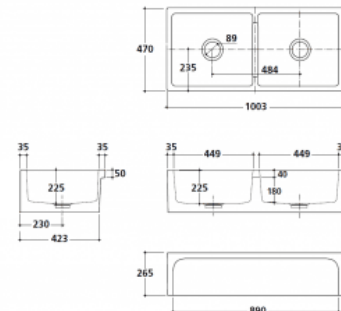

Patri 100 x 47 Fine Fireclay Double Bowl Butler Sink

Code: PA100FS

Specifications

- Designed & Handcrafted in Italy
- Manufactured from fine fireclay
- Nano glaze for ease of cleaning
- 35mm thickness walls for ultimate durability
- Basket waste included
- Suitable for use with food waste disposer – we recommend purchase of an extended flange and a model with anti-vibration collar
- This sink is reversible, so it can be installed with flat or ribbed/farmhouse side facing out.
- Capacity per bowl: 40L
- Finish: White Gloss
- Mounting options: Butler (front showing), Counter Top (glazed on all 4 sides), Under Counter (framework required)
- Note: Fine Fireclay is a natural product and therefore subject to variations. This should be seen as a quality that adds to its unique natural beauty. Variations +/- 2% to the specifications are common and acceptable and are within industry tolerance. We always recommend the cabinet maker and stone provider has the actual sink with them to measure before making cabinetry or cutting stone. For more information please visit our Installation Care & Warranty page or Contact Us.

Product Options

PA100FS: Patri 100 x 46 Fine Fireclay Double Bowl Butler Sink

PA100SSG: Patri 100 Stainless Steel Grid

Warranty

For peace of mind, Turner Hastings offers the following warranty on this product and its components: