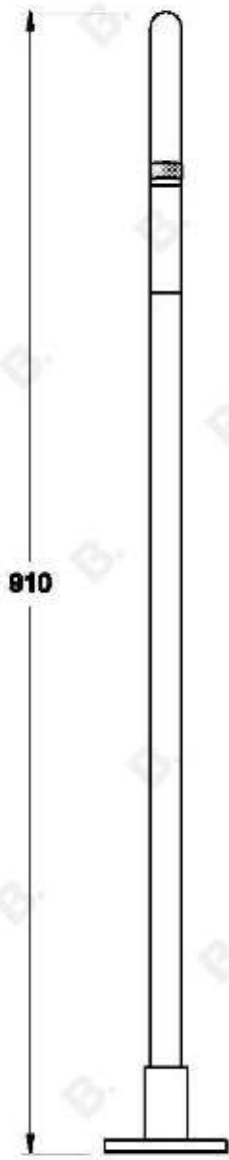

YOKATO FLOOR MOUNTED BATH SPOUT

1.9307.03.7.XX

PRODUCT DIMENSIONS:

Front view:

Side view:

Top view: