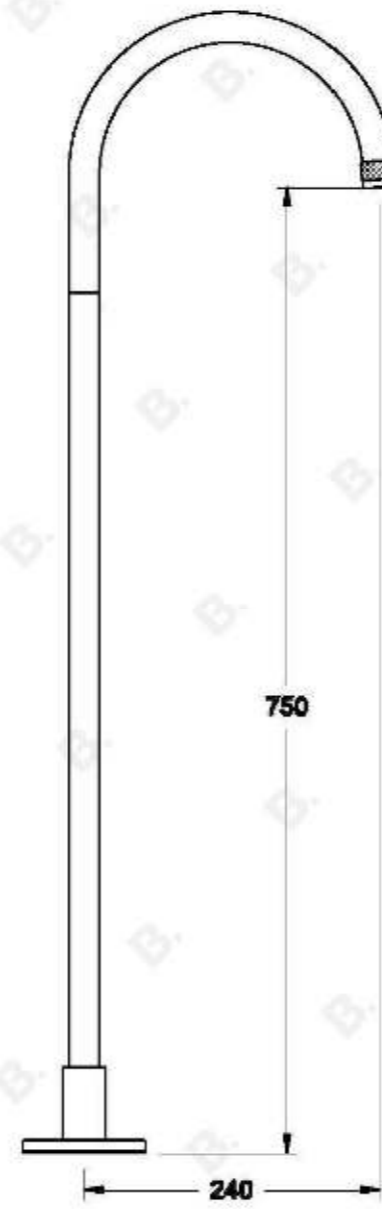

YOKATO FLOOR MOUNTED BATH SPOUT

1.9307.03.7.XX

PRODUCT DIMENSIONS:

Front view:

Side view:

Top view: