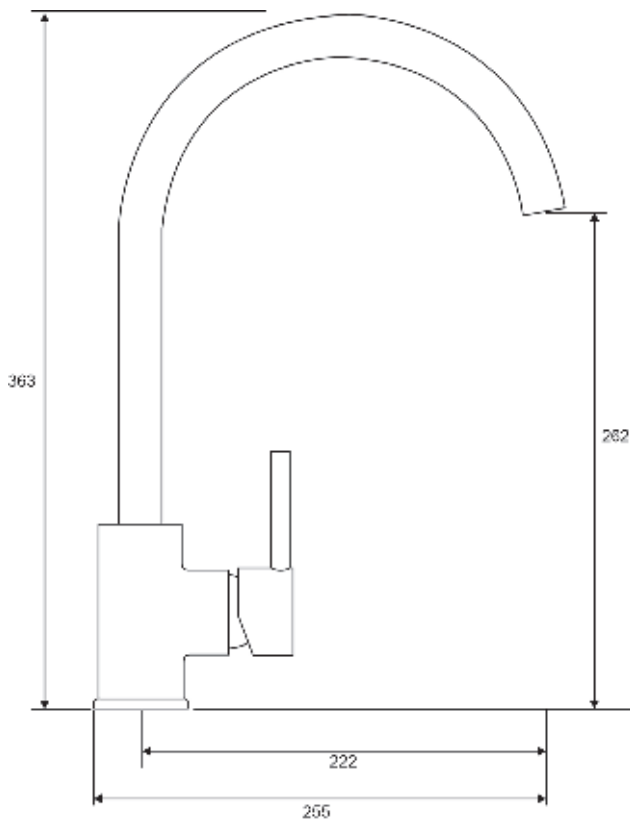

Axis Pin Kitchen Mixer

AX01352

WELS: 4 stars

Litres/minute: 6.5L

WELS License / Reg No: 1483 / T26394

Finishes available: Chrome, Matte Black, Brushed Nickel PVD, Brushed Brass PVD, Brushed Gun Metal, White

WARRANTY
15 years

*Conditions apply.

streamline

Dimensions are in millimeters and are subject to manufacturing variations. Streamline reserves the right to vary specifications at any time without notice. Information provided within this specification sheet is correct at the date of printing. Please confirm all particulars with your sales consultant prior to purchase.