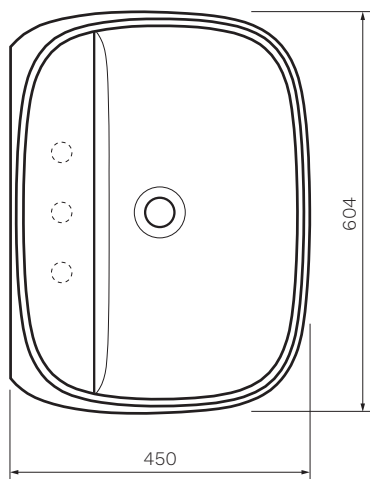

Seed 600 x 450 Wall Basin

Product Code: VA450.XX (NTH), VA451.XX (1TH), VA453.XX (3TH)
(see colour codes below)

Seed collection, designed by Prospero Rasulo, was born from the idea of a seed that generates a form when fed.

Colour & Finish — Gloss White, Matt White (01), Gloss Black (02), Matt Black (22), Zolfo (90), Nuvola (91), Tempesta (92), Laguna (93), Basento (94), Velato (95), Oceano (96)

Material — Ceramic

W x D x H — 604 x 450 x 155mm

Fixings — Wall Fixing Bolts supplied (WFB100)

Tap Holes — 0, 1 or 3

Overflow — No

Bowl Capacity — 14 Litres

Waste Outlet — 32mm Plug & Waste with matching Ceramic Top (VA1FV/C.XX) or 32mm Constant Flow Waste to be ordered separately