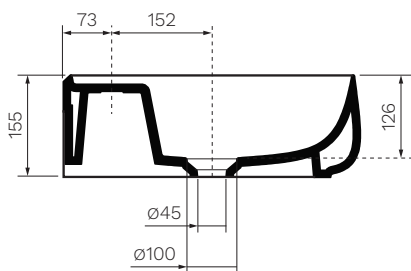

Seed 600 x 450 Wall Basin

Product Code: VA450.XX (NTH), VA451.XX (1TH), VA453.XX (3TH)
(see colour codes below)

Seed collection, designed by Prospero Rasulo, was born from the idea of a seed that generates a form when fed.

Colour & Finish — Gloss White, Matt White (01), Gloss Black (02), Matt Black (22), Zolfo (90), Nuvola (91), Tempesta (92), Laguna (93), Basento (94), Velato (95), Oceano (96)

Material — Ceramic

W x D x H — 604 x 450 x 155mm

Fixings — Wall Fixing Bolts supplied (WFB100)

Tap Holes — 0, 1 or 3

Overflow — No

Bowl Capacity — 14 Litres

Waste Outlet — 32mm Plug & Waste with matching Ceramic Top (VA1FV/C.XX) or 32mm Constant Flow Waste to be ordered separately