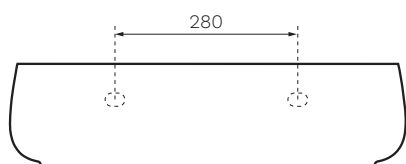

Seed 600 x 450 Wall Basin

Product Code: VA450.XX (NTH), VA451.XX (1TH), VA453.XX (3TH)
(see colour codes below)

Seed collection, designed by Prospero Rasulo, was born from the idea of a seed that generates a form when fed.

Colour & Finish — Gloss White, Matt White (01), Gloss Black (02), Matt Black (22), Zolfo (90), Nuvola (91), Tempesta (92), Laguna (93), Basento (94), Velato (95), Oceano (96)

Material — Ceramic

W x D x H — 604 x 450 x 155mm

Fixings — Wall Fixing Bolts supplied (WFB100)

Tap Holes — 0, 1 or 3

Overflow — No

Bowl Capacity — 14 Litres

Waste Outlet — 32mm Plug & Waste with matching Ceramic Top (VA1FV/C.XX) or 32mm Constant Flow Waste to be ordered separately