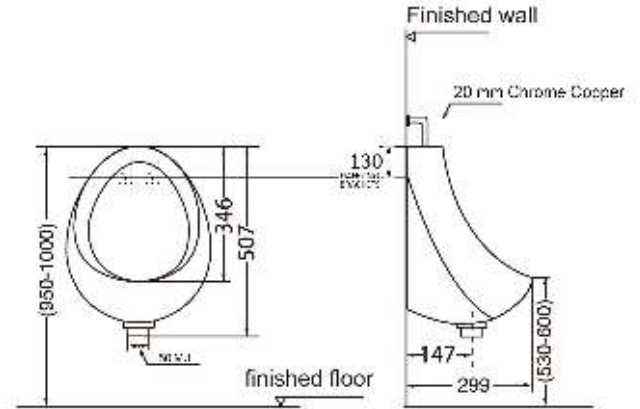

Leon Ceramic Urinal - Top Inlet Bottom Outlet

Code: LE360UR

TRADITIONAL & HAMPTONS STYLE SPECIALISTS

Specifications

- Material: Ceramic
- Finish: White Gloss
- Water supply: Top (exposed)
- Waste outlet: To be used with external trap S Trap (exposed)
- Includes wall hanging brackets and fixings and rubber connectors
- Watermark approved to Australian standards.