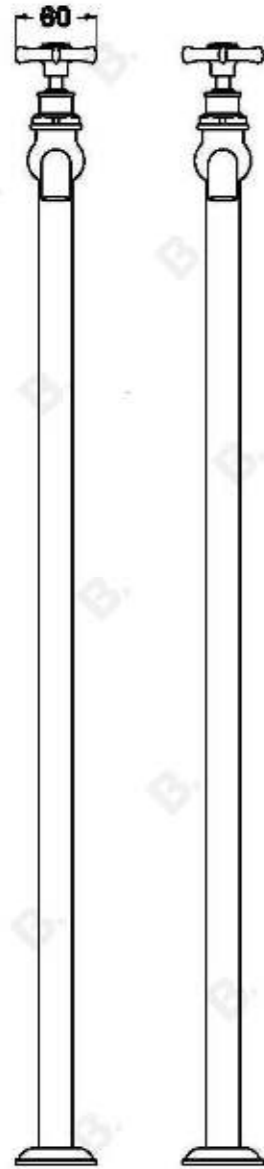

NEU ENGLAND FLOOR MOUNTED BIB TAPS WITH CROSS HANDLES - CERAMIC DISC

1.8016.02.2.XX

PRODUCT DIMENSIONS:

Front view:

Side view:

Top view: