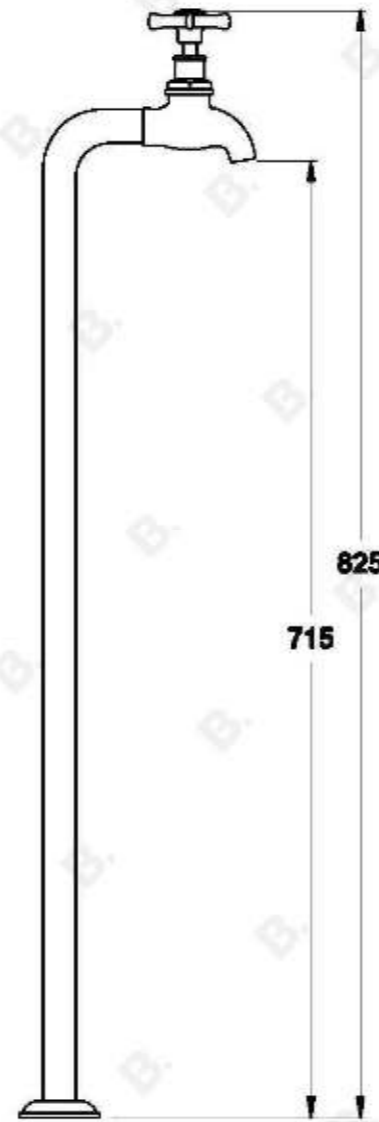

NEU ENGLAND FLOOR MOUNTED BIB TAPS WITH CROSS HANDLES - CERAMIC DISC

1.8016.02.2.XX

PRODUCT DIMENSIONS:

Front view:

Side view:

Top view: