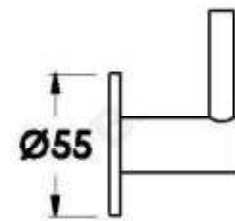

YOKATO WALL TAPS WITH METAL LEVERS

1.9349.00.3.XX

PRODUCT DIMENSIONS:

Front view:

Side view:

Top view: