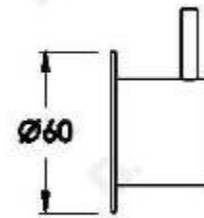

## MINIM WALL TAPS

1.9449.00.3.XX

### PRODUCT DIMENSIONS:

Front view:

Side view:

Top view: