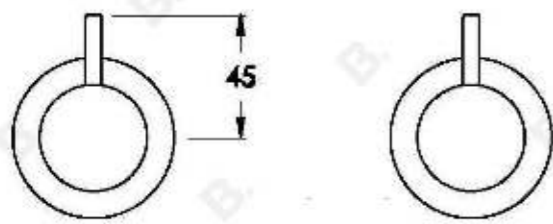

## MINIM WALL TAPS

1.9449.00.3.XX

### PRODUCT DIMENSIONS:

Front view:

Side view:

Top view: