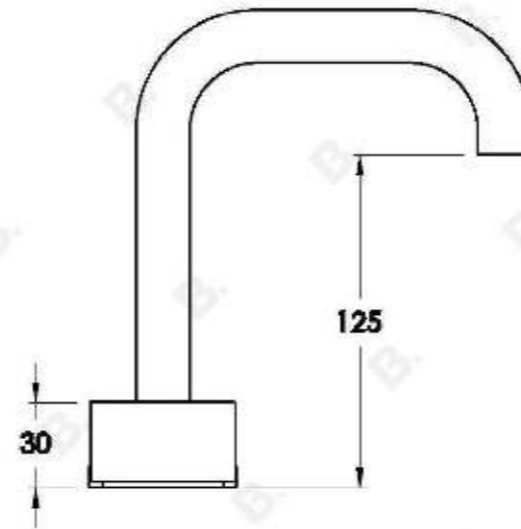

## HALO BASIN SET WITH METAL HANDLES

1.9500.80.2.XX

### PRODUCT DIMENSIONS:

Front view:

Side view:

Top view: