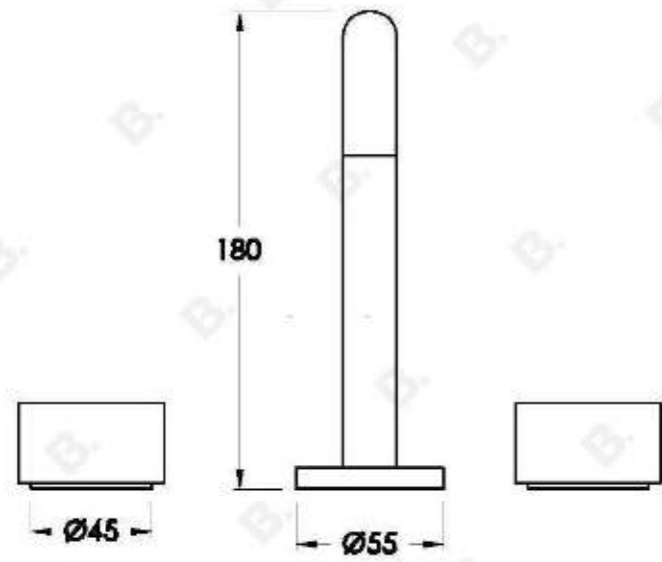

## HALO BASIN SET WITH METAL HANDLES

1.9500.80.2.XX

### PRODUCT DIMENSIONS:

Front view:

Side view:

Top view: