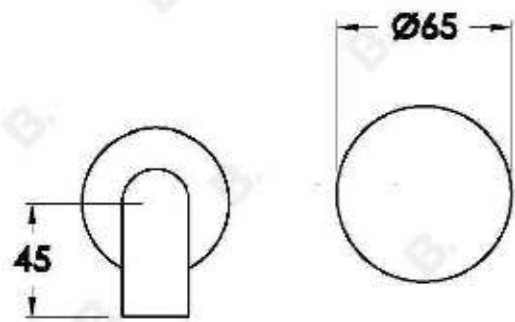

HALO WALL SET WITH METAL HANDLE

1.9505.94.0.XX

PRODUCT DIMENSIONS:

Front view:

Side view:

Top view: