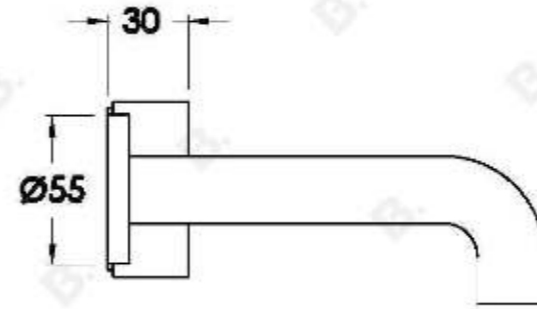

HALO WALL SET WITH METAL HANDLE

1.9505.94.0.XX

PRODUCT DIMENSIONS:

Front view:

Side view:

Top view: