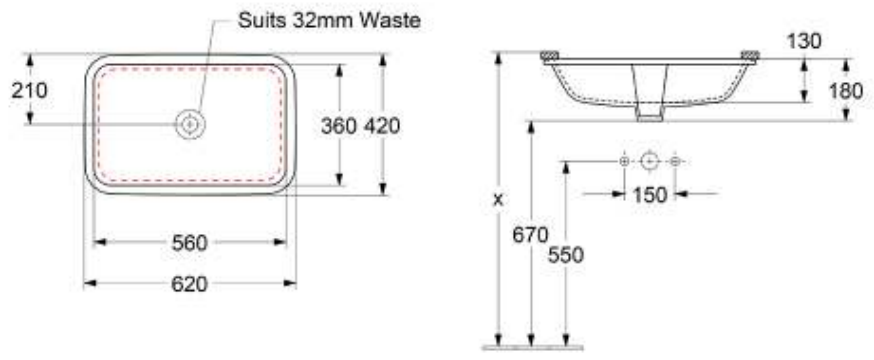

Architectura 2.0 560 Rect UnderCounter Basin

No Taphole, with Overflow

Product Image

Product Details

Code:	5A776001
Brand:	Villeroy & Boch
Range:	Architectura 2.0
Warranty:	10 Years*
Product Width:	560 mm
Product Depth:	360 mm
WELS:	N/A

Additional Features

- Required Product**
32mm PUW with overflow
- Recommended Products**
Series K316-D PUW Selection

- Additional Notes**
- Basin Cutout should be 8-10mm smaller than the basin ID
- Installation Instructions**
- * Position logo at the back of the basin and overflow at the front

Technical Specification

*Please visit argentaust.com.au/warranty to view the full warranty

Note: All dimensions are in millimetres and are subject to normal manufacturing variations. Always use the physical product measurements for cut-outs and rough-ins as the technical details shown may differ from the actual product. Use acetic cured silicone sealant. Do not use epoxy type adhesives. Clean with damp cloth. Do not use abrasive cleaners, liquids or pastes.