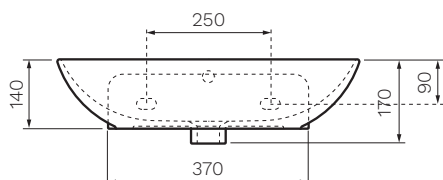

Nudaslim 60 Basin with Tap Landing

**Product Code: FLND600PR/A.XX (NTH), FLND601PR/A.XX (1TH), FLND603PR/A.XX (3TH) - Bench Mount
FLND600PR/S.XX (NTH), FLND601PR/S.XX (1TH), FLND603PR/S.XX (3TH) - Wall Mount**

(see colour codes below)

Nuda is a range of basins with a geometrical shape without rigid definition, but pure and sensual emphasising the female form. Characterised by wide bowls available in two different sizes.

W x D x H — 610 x 395 x 140mm

Fixings* — Wall Fixing Bolts supplied (WFB100) *Wall Mount only

Tap Holes — 0, 1 or 3

Overflow — Integrated

Bowl Capacity — 7 Litres

Waste Outlet — 32mm Universal Plug & Waste to be ordered separately (TA3240 or TA4032)