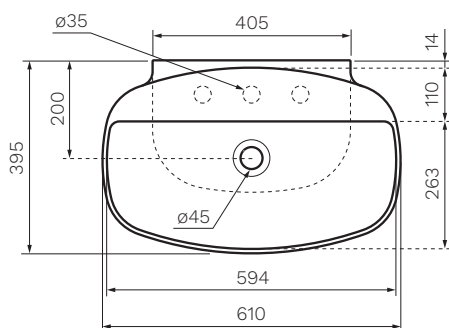

Nudaslim 60 Basin with Tap Landing

**Product Code: FLND600PR/A.XX (NTH), FLND601PR/A.XX (1TH), FLND603PR/A.XX (3TH) - Bench Mount
FLND600PR/S.XX (NTH), FLND601PR/S.XX (1TH), FLND603PR/S.XX (3TH) - Wall Mount**

(see colour codes below)

Nuda is a range of basins with a geometrical shape without rigid definition, but pure and sensual emphasising the female form. Characterised by wide bowls available in two different sizes.

W x D x H — 610 x 395 x 140mm

Fixings* — Wall Fixing Bolts supplied (WFB100) *Wall Mount only

Tap Holes — 0, 1 or 3

Overflow — Integrated

Bowl Capacity — 7 Litres

Waste Outlet — 32mm Universal Plug & Waste to be ordered separately (TA3240 or TA4032)