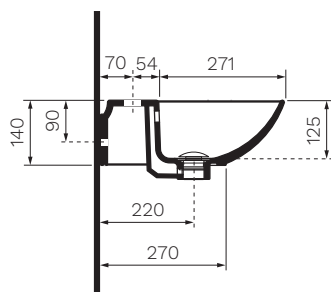

Nudaslim 60 Basin with Tap Landing

**Product Code: FLND600PR/A.XX (NTH), FLND601PR/A.XX (1TH), FLND603PR/A.XX (3TH) - Bench Mount
FLND600PR/S.XX (NTH), FLND601PR/S.XX (1TH), FLND603PR/S.XX (3TH) - Wall Mount**

(see colour codes below)

Nuda is a range of basins with a geometrical shape without rigid definition, but pure and sensual emphasising the female form. Characterised by wide bowls available in two different sizes.

W x D x H — 610 x 395 x 140mm

Fixings* — Wall Fixing Bolts supplied (WFB100) *Wall Mount only

Tap Holes — 0, 1 or 3

Overflow — Integrated

Bowl Capacity — 7 Litres

Waste Outlet — 32mm Universal Plug & Waste to be ordered separately (TA3240 or TA4032)